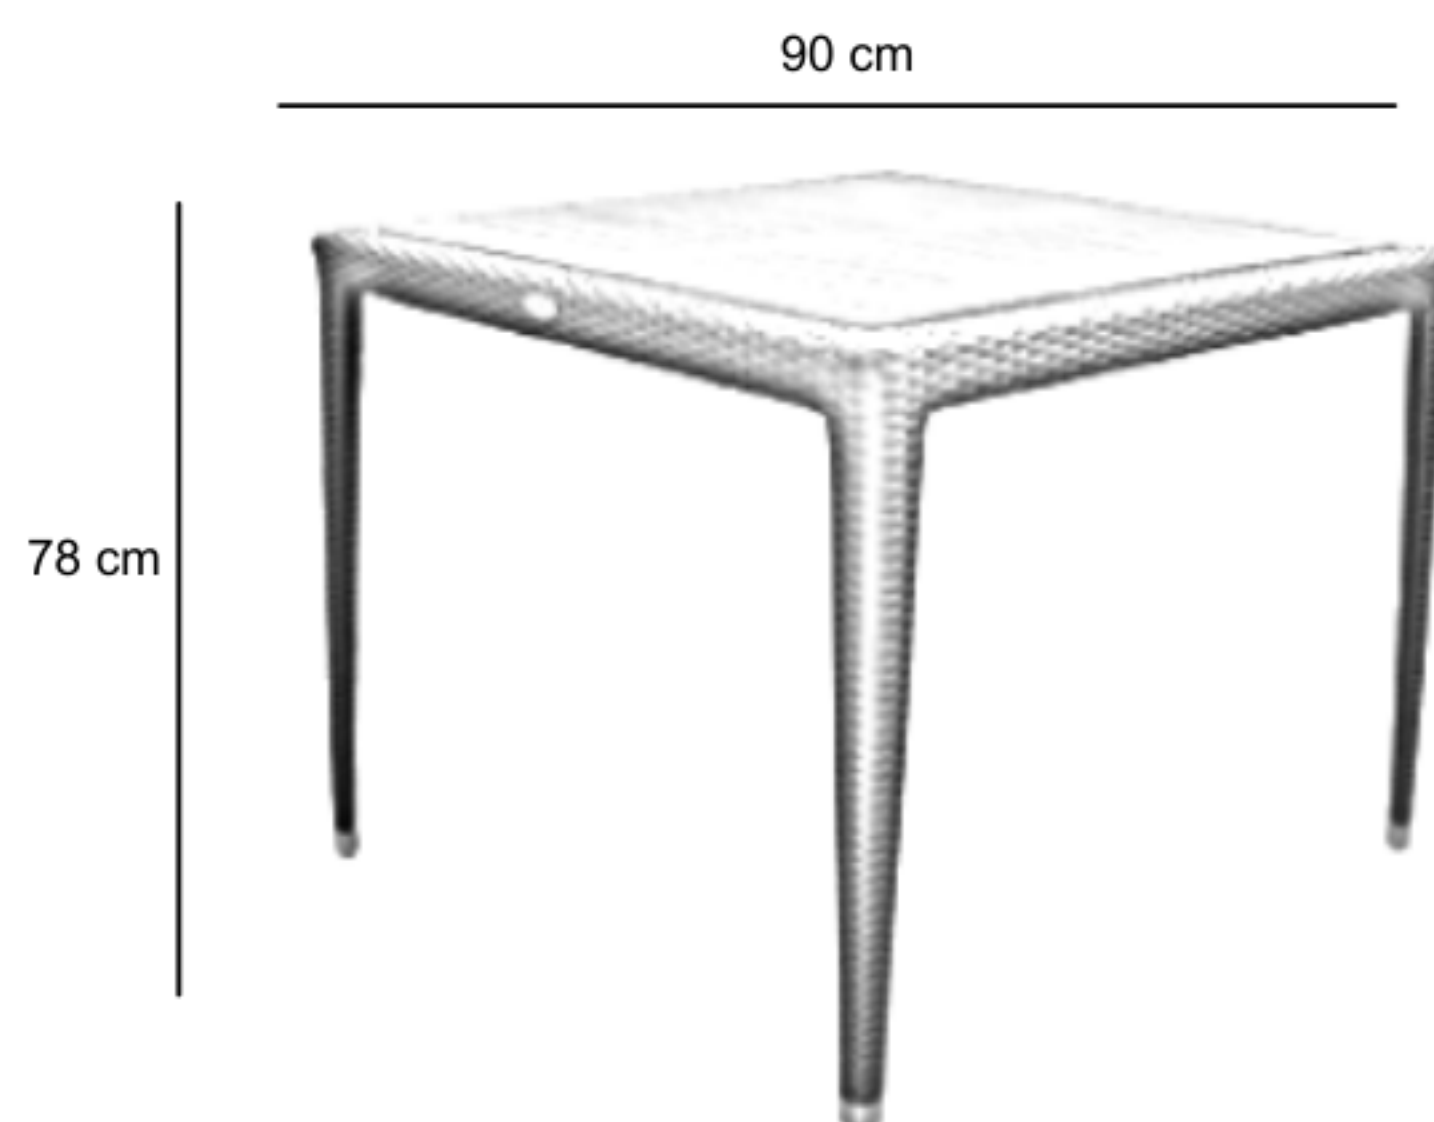

HAWAII TEAKTOP TABLE S90

HOD1084-00-S90

DESCRIPTION

A blend of premium Teakwood top on a sturdy aluminium frame hand woven with Rehau fiber gives the table a great look. One of our most popular outdoor tables. Good for use with center-pole umbrellas. Suitable to use with a variety of our chairs.

DIMENSIONS

Total Width: 90 cm
Total Depth: 90 cm
Height: 78 cm

PACKAGING

Volume : 0.12 m3
Packing : 1 / box

FINISHING

Natural

SYNTHETIC WICKER

Rehau