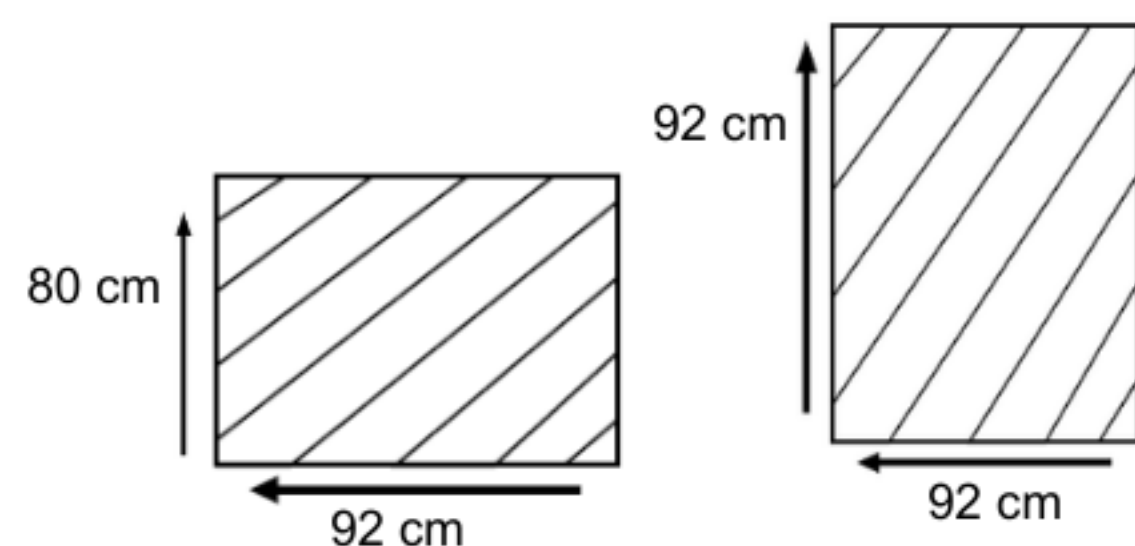

HAWAII TEAKTOP TABLE S90

HOD1084-00-S90

DESCRIPTION

A blend of premium Teakwood top on a sturdy aluminium frame hand woven with Rehau fiber gives the table a great look. One of our most popular outdoor tables. Good for use with center-pole umbrellas. Suitable to use with a variety of our chairs.

DIMENSIONS

Total Width: 90 cm
Total Depth: 90 cm
Height: 78 cm

PACKAGING

Volume : 0.12 m3
Packing : 1 / box

FINISHING

Natural

SYNTHETIC WICKER

Rehau