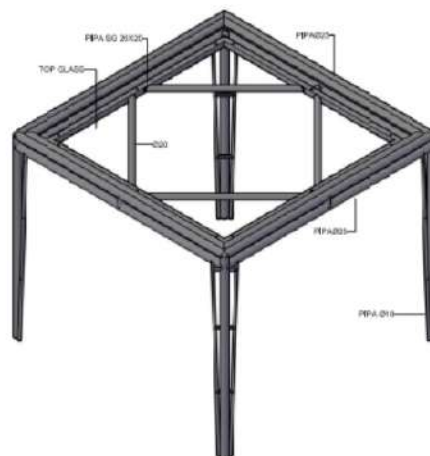

# HAWAII TEAKTOP TABLE L150

## HOD1084-00-S150

### DESCRIPTION

A blend of premium Teakwood top on a sturdy aluminium frame hand woven with Rehau fiber gives the table a great look. One of our most popular outdoor tables. Good for use with center-pole umbrellas. Suitable to use with a variety of our chairs.

### DIMENSIONS

Total Width: 150 cm  
 Total Depth: 100 cm  
 Height: 78 cm