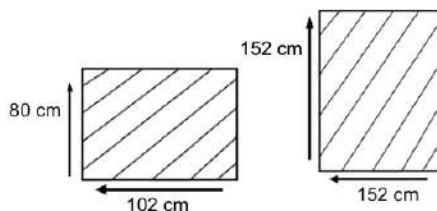

PACKAGING

Weight : kg
Volume : 0.19 m³
Packing : 1 / box

FINISHING

Natural

SYNTHETIC WICKER

Rehau

Cappuccino

Black

Whitewash

Honey Wicker

White

Shimmer Nickel

Java Brown

Shimmer Russet

Viro

Moccacino

Dark Brown

Java G3