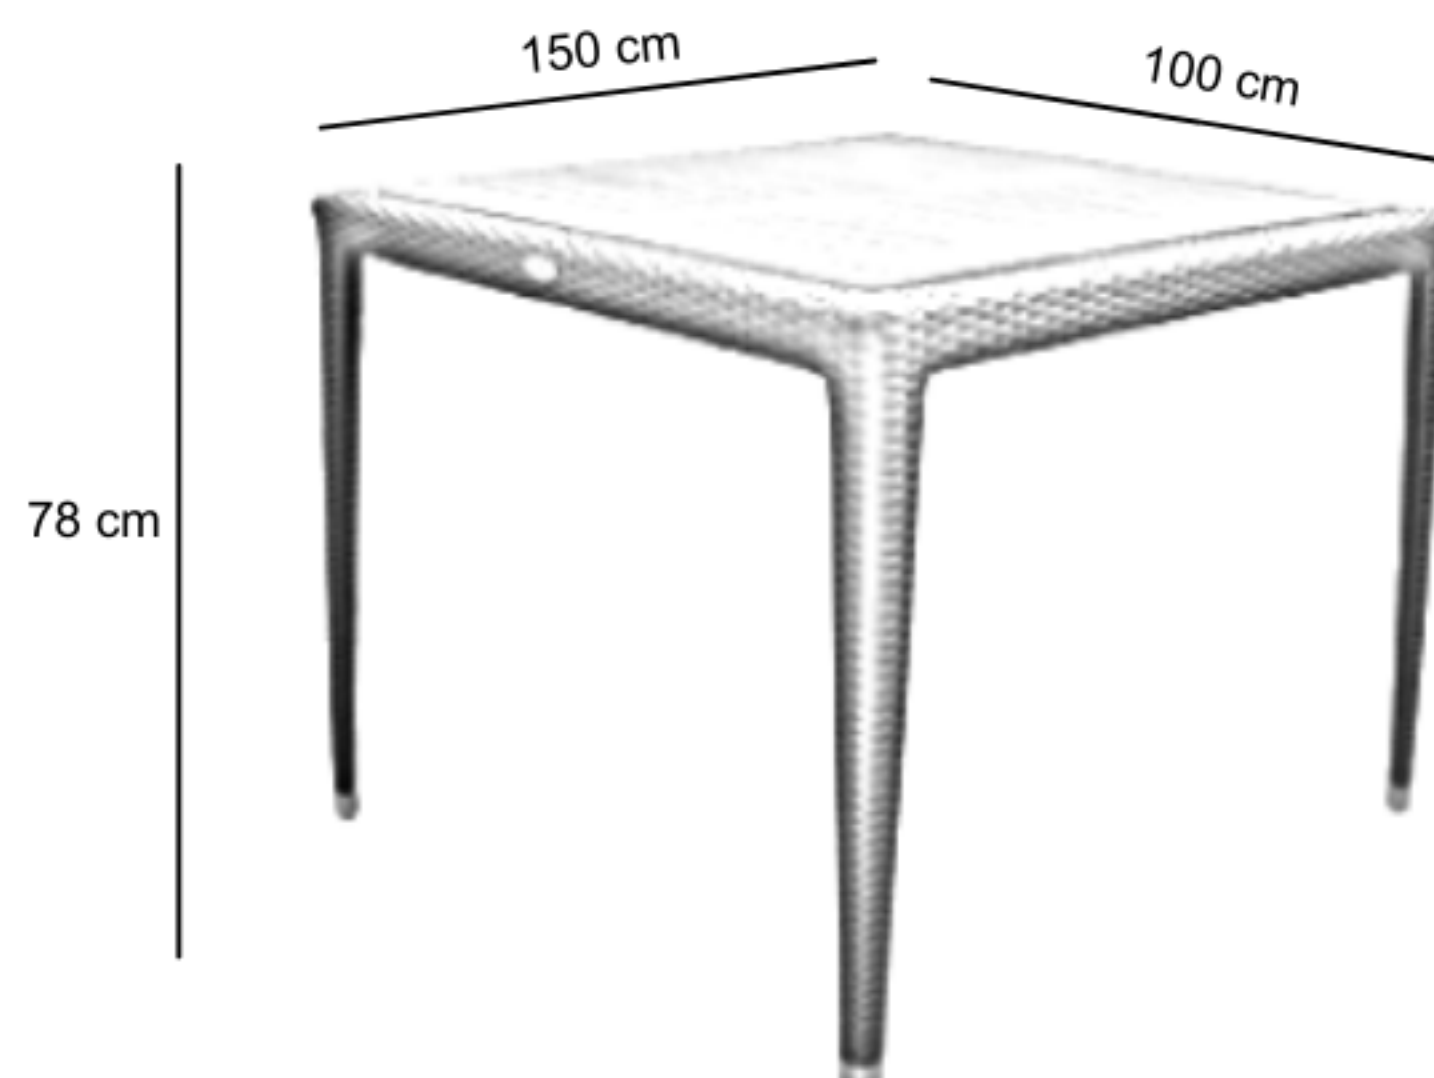

HAWAII TEAKTOP TABLE L150

HOD1086-00-S150

DESCRIPTION

A blend of premium Teakwood top on a sturdy aluminium frame hand woven with Rehau fiber gives the table a great look. One of our most popular outdoor tables. Good for use with center-pole umbrellas. Suitable to use with a variety of our chairs.

DIMENSIONS

Total Width: 150 cm
Total Depth: 100 cm
Height: 78 cm

PACKAGING

Volume : 0.19 m3
Packing : 1 / box

FINISHING

Natural

SYNTHETIC WICKER

Rehau