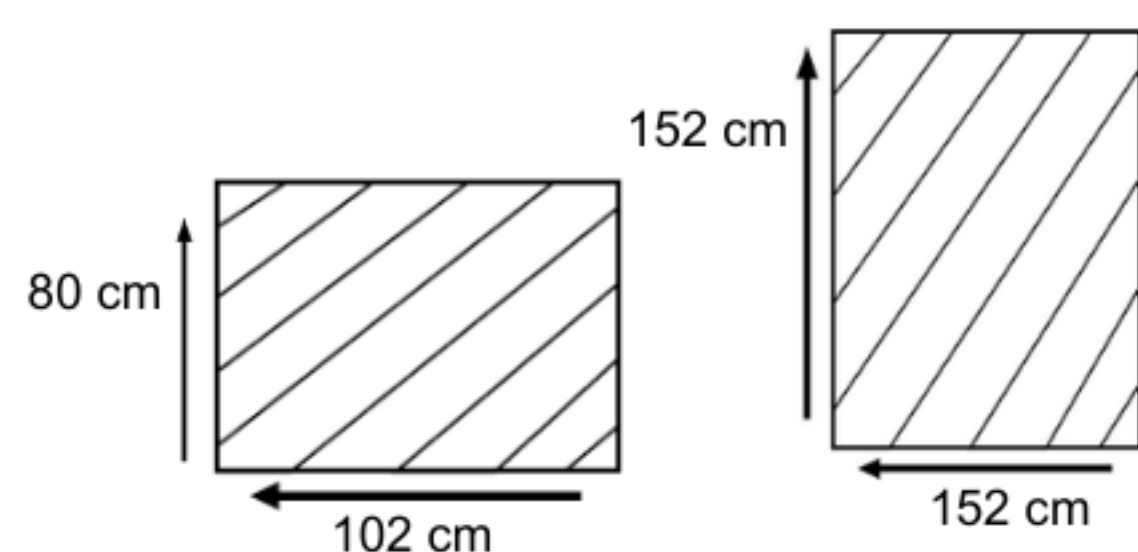

HAWAII TEAKTOP TABLE L150

HOD1086-00-S150

DESCRIPTION

A blend of premium Teakwood top on a sturdy aluminium frame hand woven with Rehau fiber gives the table a great look. One of our most popular outdoor tables. Good for use with center-pole umbrellas. Suitable to use with a variety of our chairs.

DIMENSIONS

Total Width: 150 cm
Total Depth: 100 cm
Height: 78 cm

PACKAGING

Volume : 0.19 m3
Packing : 1 / box

FINISHING

Natural

SYNTHETIC WICKER

Rehau