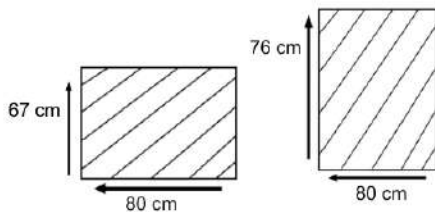

LAGUNA 1 SEATER SOFA

LGN-1S-STD

DESCRIPTION

Introducing our Laguna 1 seater sofa designed in contemporary style, where clean lines meet minimalist design for an effortlessly chic outdoor experience. Crafted with sleek simplicity in mind, this sofa boasts a modern aesthetic that elevates any outdoor space. The frame of the Laguna sofa is constructed from premium stainless steel 304#, renowned for its exceptional strength.

DIMENSIONS

Base Diameter : 75 cm
Diameter : 79 cm
Height: 65 cm

PACKAGING

Weight : kg
Volume : m3
Packing : 1 / box

CUSHION FABRICS

Sunproof

Maroon Red

044
Pacific Blue