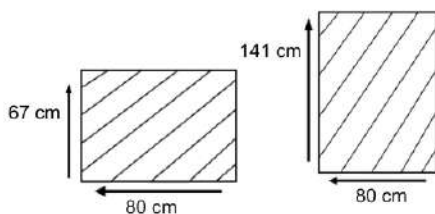

LAGUNA 2 SEATER SOFA

LGN-2S-STD

DESCRIPTION

Introducing our Laguna 2 seater sofa designed in contemporary style, where clean lines meet minimalist design for an effortlessly chic outdoor experience. Crafted with sleek simplicity in mind, this sofa boasts a modern aesthetic that elevates any outdoor space. The frame of the Laguna sofa is constructed from premium stainless steel 304#, renowned for its exceptional strength.

DIMENSIONS

Base Diameter : 140 cm
Diameter : 79 cm
Height: 65 cm

PACKAGING

Weight : kg
Volume : m3
Packing : 1 / box

CUSHION FABRICS

Sunproof

Maroon Red

044
Pacific Blue