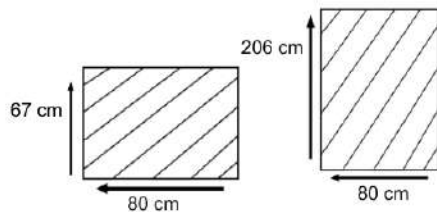

PACKAGING

Weight : kg
Volume : m3
Packing : 1 / box

CUSHION FABRICS

Sunproof

Maroon Red

044
Pacific Blue

230
Green Leaf

050
Bright Yellow

Rehau

Jockey Red

5404
Cappuccino

5476
Hearthier Beige

5446
Forest Green

Turquoise

5401
Pacific Blue