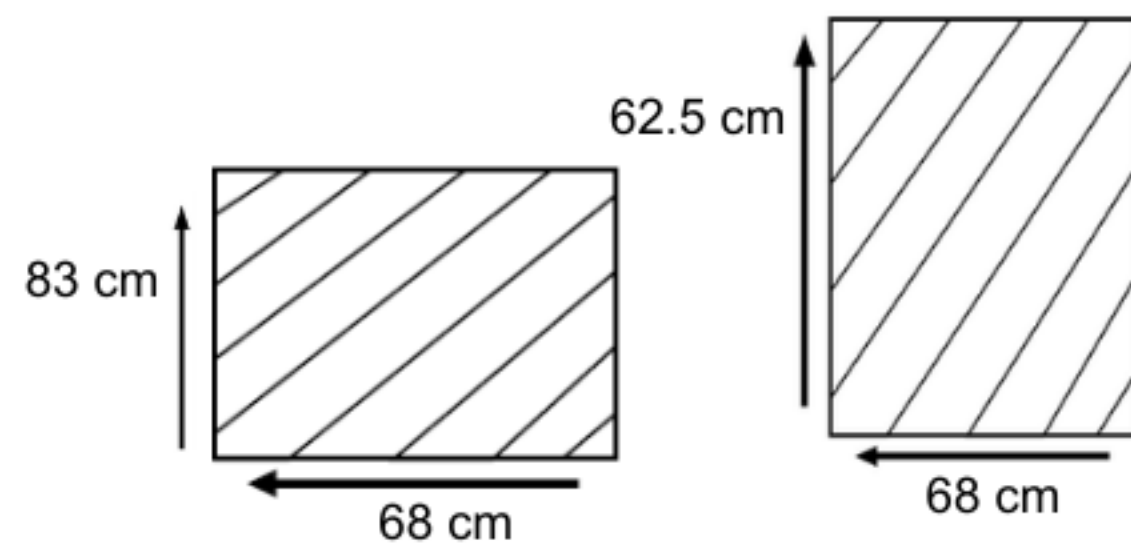

DIMENSIONS

Total Width: 60 cm
Total Depth: 58 cm
Height: 80 cm

PACKAGING

Packing : 1 / box

FINISHING

AM I - Stain

Teak Brown

Natural