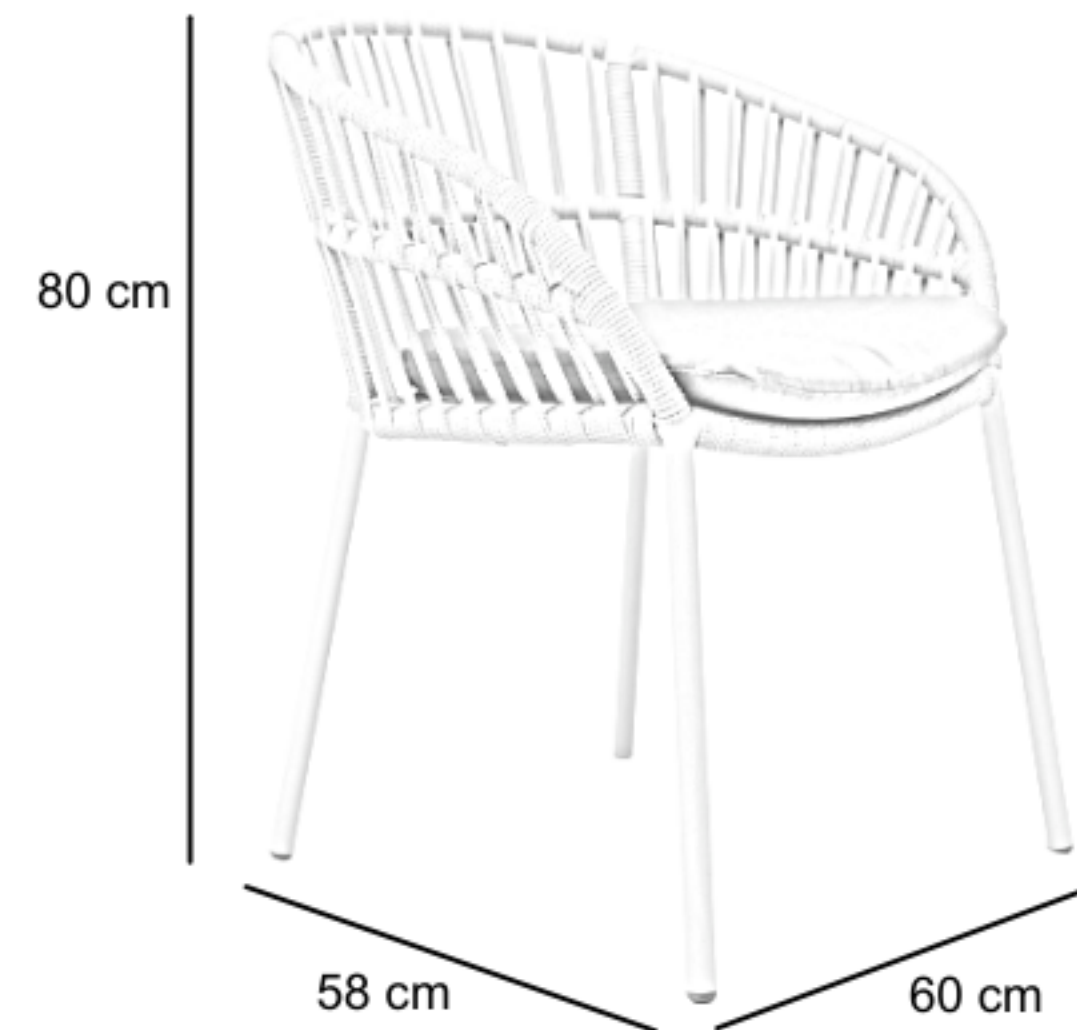

LLORIS CHAISE OUTDOOR

LDC-STD

DESCRIPTION

The LLORIS CHAISE OUTDOOR combines Olefin rope and an aluminum frame with acrylic fabric cushions, creating a stylish and weather-resistant outdoor chaise lounge that's perfect for relaxation

DIMENSIONS

Total Width: 60 cm
Total Depth: 58 cm
Height: 80 cm

PACKAGING

Packing : 1 / box

FINISHING

AM I - Stain

Teak Brown

Natural