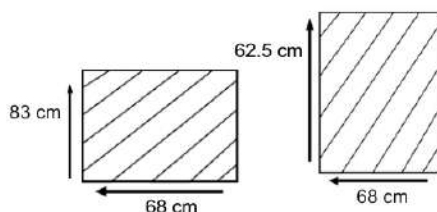

DIMENSIONS

Total Width: 75 cm
Total Depth: 62 cm
Height: 74 cm

PACKAGING

Weight : kg
Volume : m3
Packing : 1 / box

FINISHING

AM I - Stain

Teak Brown

Natural