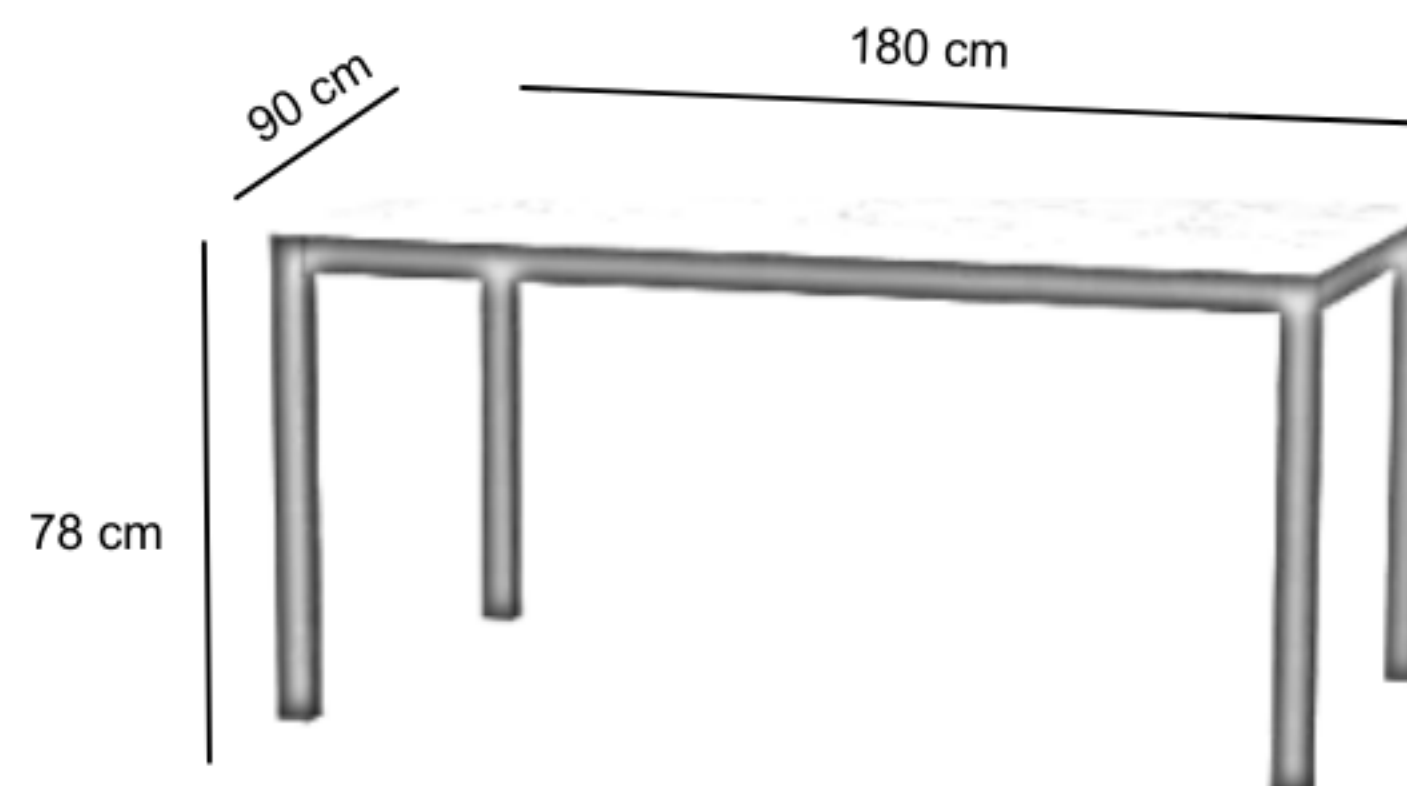

MADISON DINING TABLE L180

MAD-DT-L180

DESCRIPTION

Madison Outdoor Table is a specially designed table intended for outdoor spaces such as patios, decks, poolsides, or gardens. Its construction features a galvanized steel frame, which undergoes a process of coating the steel with zinc. This galvanization process provides excellent protection against corrosion and rust, ensuring the table's durability and longevity even when exposed to the elements.

DIMENSIONS

Total Width: 180 cm

Total Depth: 90 cm

Height: 78 cm

PACKAGING

Weight : 86.87 kg

Packing : 1 / box

ALUMINIUM