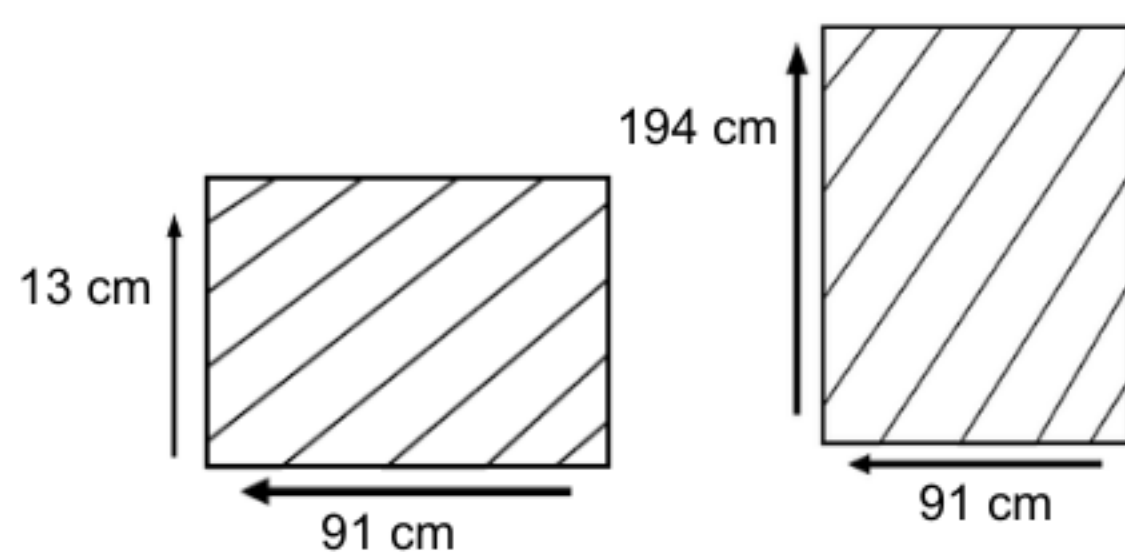

DIMENSIONS

Total Width: 180 cm

Total Depth: 90 cm

Height: 78 cm

PACKAGING

Weight : 86.87 kg

Packing : 1 / box

ALUMINIUM