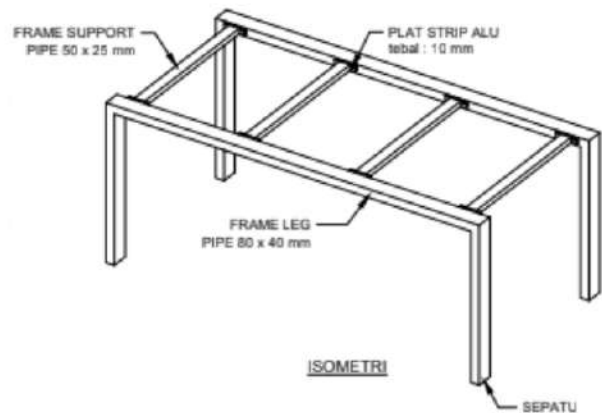

MADISON DINING TABLE L180

MAD-DT-L180

DESCRIPTION

Madison Outdoor Table is a specially designed table intended for outdoor spaces such as patios, decks, poolsides, or gardens. Its construction features a galvanized steel frame, which undergoes a process of coating the steel with zinc. This galvanization process provides excellent protection against corrosion and rust, ensuring the table's durability and longevity even when exposed to the elements.

DIMENSIONS

Total Width: 180 cm
Total Depth: 90 cm
Height: 78 cm

PACKAGING

Weight :
Volume :
Packing :

ALUMINIUM

Matte White

Matte Black