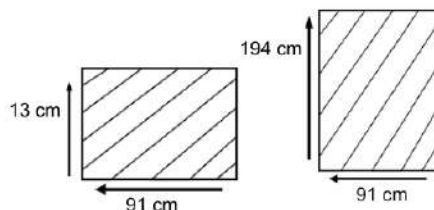

MADISON DINING TABLE L180

MAD-DT-L180

DESCRIPTION

Madison Outdoor Table is a specially designed table intended for outdoor spaces such as patios, decks, poolsides, or gardens. Its construction features a galvanized steel frame, which undergoes a process of coating the steel with zinc. This galvanization process provides excellent protection against corrosion and rust, ensuring the table's durability and longevity even when exposed to the elements.

DIMENSIONS

Total Width: 180 cm
Total Depth: 90 cm
Height: 78 cm

PACKAGING

Weight :
Volume :
Packing :

ALUMINIUM

Matte White

Matte Black