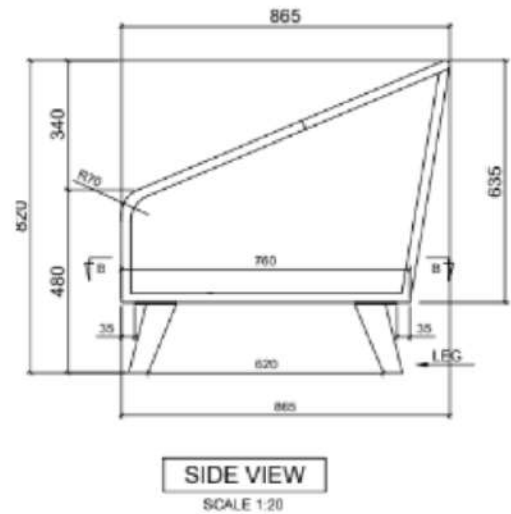

MADISON SOFA 1 SEATER

MD-C168-1STR

DESCRIPTION

A contemporary sofa suitable for all outdoors, be it a balcony or Patio, pool side, or a beach side. Olefin rope woven for an ultimate comfort, A sturdy Galvanised steel frame for super strength with a comfort of High density foam covered with Olefine fabric. Accura Collection is a unique line of furniture that seamlessly blends the classic elegance of teak wood with the modern durability and resilience of stainless steel.

DIMENSIONS

Total Width: 89 cm
Total Depth: 87 cm
Height: 84 cm