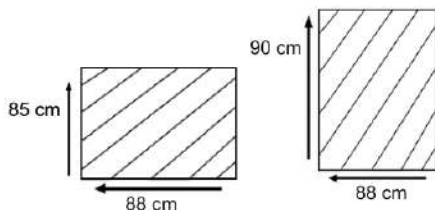

DIMENSIONS

Total Width: 89 cm
Total Depth: 87 cm
Height: 84 cm

PACKAGING

Weight : 89 kg
Volume : 0.6732 m³
Packing : 1 / box

STEEL

Matte White Matte Black

CUSHION FABRICS

Sunproof