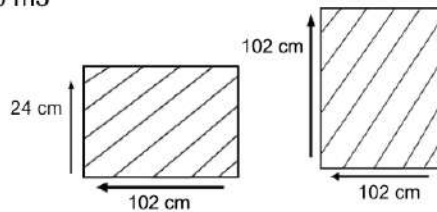

MADRID COFFEE TABLE

MCT-GRC-STD

DESCRIPTION

The Madrid Coffee Table is a versatile piece designed for both outdoor and indoor settings, adding charm and functionality to any space. Its Glass Reinforced Concrete top ensures durability and a sleek modern look, perfect for braving the elements outdoors while maintaining an elegant appeal indoors.

DIMENSIONS

Diameter : 100 cm
Height : 40 cm

PACKAGING

Weight : kg
Volume : 0.249696 m³
Packing : 2 / box

FINISHING

AM I - Stain

Teak Brown

Natural