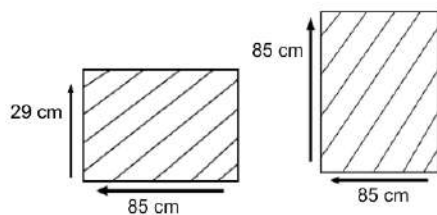

MADRID SOFA 1 SEATER

MDS-1S-R1-85

DESCRIPTION

The Madrid One Seater Sofa is a testament to comfort and craftsmanship. Crafted from natural teak wood, it exudes timeless elegance. Its Sunbrella white fabric offers durability and a touch of luxury. The intricate Rope R1-85 C/143 detailing adds a unique charm, making it a standout piece for any space. Experience the perfect blend of style, quality, and comfort with this exquisite sofa.

DIMENSIONS

Total Width: 75 cm
Total Depth: 90 cm
Height: 70 cm
Seat Height : 42 cm

PACKAGING

Weight : kg
Volume : m3
Packing : 1 / box

FINISHING

CUSHION FABRICS

Sunproof

Rehau