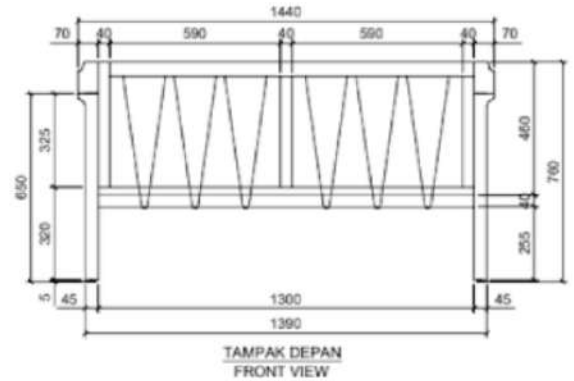

MADRID SOFA 2 SEATER

MDS-2S-R1-85

DESCRIPTION

The Madrid 2 Seater Sofa is a testament to comfort and craftsmanship. Crafted from natural teak wood, it exudes timeless elegance. Its Sunbrella white fabric offers durability and a touch of luxury. The intricate Rope R1-85 C/143 detailing adds a unique charm, making it a standout piece for any space. Experience the perfect blend of style, quality, and comfort with this exquisite sofa.

DIMENSIONS

Total Width: 140 cm
 Total Depth: 90 cm
 Height: 70 cm
 Seat Height : 42 cm

PACKAGING

Weight : kg
 Volume : m3
 Packing : 1 / box

FINISHING

CUSHION FABRICS

Sunproof

Rehau