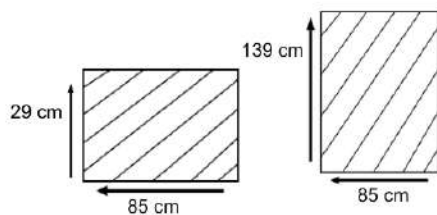

MADRID SOFA 2 SEATER

MDS-2S-R1-85

DESCRIPTION

The Madrid 2 Seater Sofa is a testament to comfort and craftsmanship. Crafted from natural teak wood, it exudes timeless elegance. Its Sunbrella white fabric offers durability and a touch of luxury. The intricate Rope R1-85 C/143 detailing adds a unique charm, making it a standout piece for any space. Experience the perfect blend of style, quality, and comfort with this exquisite sofa.

DIMENSIONS

Total Width: 140 cm
 Total Depth: 90 cm
 Height: 70 cm
 Seat Height : 42 cm

PACKAGING

Weight : kg
 Volume : m3
 Packing : 1 / box

FINISHING

CUSHION FABRICS

Sunproof

Rehau