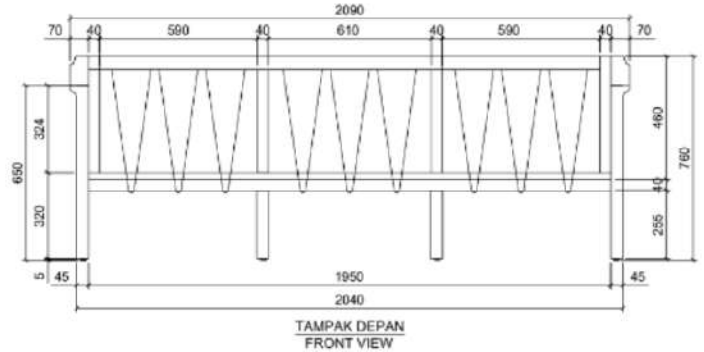

MADRID SOFA 3 SEATER

MDS-3S-R1-85

DESCRIPTION

The Madrid 3 Seater Sofa is a testament to comfort and craftsmanship. Crafted from natural teak wood, it exudes timeless elegance. Its Sunbrella white fabric offers durability and a touch of luxury. The intricate Rope R1-85 C/143 detailing adds a unique charm, making it a standout piece for any space. Experience the perfect blend of style, quality, and comfort with this exquisite sofa.

DIMENSIONS

Total Width: 205 cm
 Total Depth: 90 cm
 Height: 70 cm
 Seat Height : 42 cm

PACKAGING

Weight : kg
 Volume : m3
 Packing : 1 / box

FINISHING

CUSHION FABRICS

Sunproof

Rehau