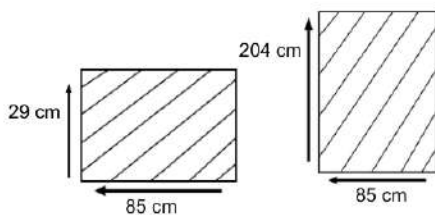

MADRID SOFA 3 SEATER

MDS-3S-R1-85

DESCRIPTION

The Madrid 3 Seater Sofa is a testament to comfort and craftsmanship. Crafted from natural teak wood, it exudes timeless elegance. Its Sunbrella white fabric offers durability and a touch of luxury. The intricate Rope R1-85 C/143 detailing adds a unique charm, making it a standout piece for any space. Experience the perfect blend of style, quality, and comfort with this exquisite sofa.

DIMENSIONS

Total Width: 205 cm
 Total Depth: 90 cm
 Height: 70 cm
 Seat Height : 42 cm

PACKAGING

Weight : kg
 Volume : m3
 Packing : 1 / box

FINISHING

CUSHION FABRICS

Sunproof

Rehau