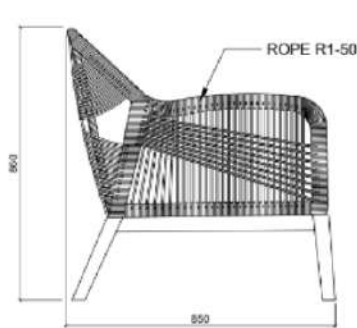

MARINA LOUNGE CHAIR

MS-C165-1STR

DESCRIPTION

Indulge in the ultimate luxury comfort with this stunning sofa, crafted with a sturdy Teak wood base, Olefin rope weaving over an aluminium frame and hardware made from stainless steel for tough weather. The sleek and elegant design is perfect for Hotels, resorts, and Porsche homes, providing a resort-style living experience. The Olefin rope weaving adds a unique touch of style to the sofa, while the aluminium frame ensures durability and stability.

DIMENSIONS

Total Width: 78 cm
 Total Depth: 85 cm
 Height: 86 cm

PACKAGING

Weight : 43.23 kg
 Volume : 0.591078 m³
 Packing : 1 / box

FINISHING

CUSHION FABRICS

Sunproof

Rehau