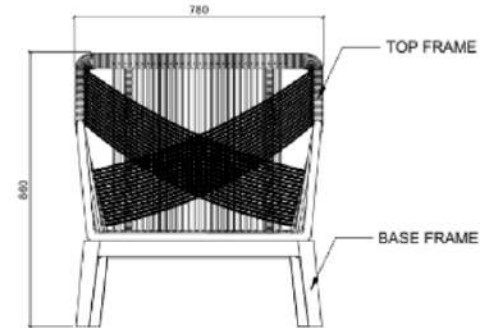

MARINA LOUNGE CHAIR

MS-C165-1STR

DESCRIPTION

Indulge in the ultimate luxury comfort with this stunning sofa, crafted with a sturdy Teak wood base, Olefin rope weaving over an aluminium frame and hardware made from stainless steel for tough weather. The sleek and elegant design is perfect for Hotels, resorts, and Porsche homes, providing a resort-style living experience. The Olefin rope weaving adds a unique touch of style to the sofa, while the aluminium frame ensures durability and stability.

DIMENSIONS

Total Width: 78 cm
 Total Depth: 85 cm
 Height: 86 cm

PACKAGING

Weight : 43.23 kg
 Volume : 0.591078 m³
 Packing : 1 / box

FINISHING

CUSHION FABRICS

Sunproof

Rehau