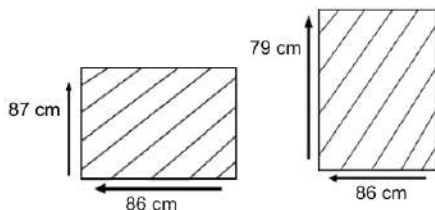

DIMENSIONS

Total Width: 78 cm
 Total Depth: 85 cm
 Height: 86 cm

PACKAGING

Weight : 43.23 kg
 Volume : 0.591078 m³
 Packing : 1 / box

FINISHING

CUSHION FABRICS

Sunproof

Rehau