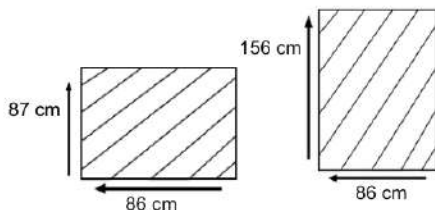

MARINA SOFA 2 SEATER

MRS-C165-2ST

DESCRIPTION

Indulge in the ultimate luxury comfort with this stunning sofa, crafted with a sturdy Teak wood base, Olefin rope weaving over an aluminium frame and hardware made from stainless steel for tough weather. The sleek and elegant design is perfect for Hotels, resorts, and Porsche homes, providing a resort-style living experience. The Olefin rope weaving adds a unique touch of style to the sofa, while the aluminium frame ensures durability and stability.

DIMENSIONS

Total Width: 154 cm
 Total Depth: 85 cm
 Height: 86 cm

PACKAGING

Weight : 72.69 kg
 Volume : 1.167192 m³
 Packing : 1 / box

STEEL

CUSHION FABRICS

Sunproof

Rehau