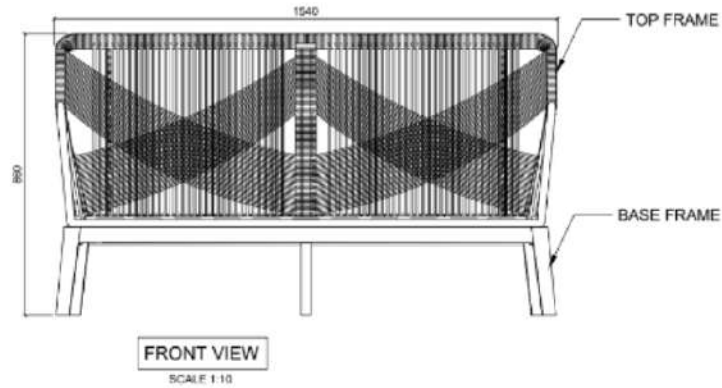

MARINA SOFA 2 SEATER

MRS-C165-2ST

DESCRIPTION

Indulge in the ultimate luxury comfort with this stunning sofa, crafted with a sturdy Teak wood base, Olefin rope weaving over an aluminium frame and hardware made from stainless steel for tough weather. The sleek and elegant design is perfect for Hotels, resorts, and Porsche homes, providing a resort-style living experience. The Olefin rope weaving adds a unique touch of style to the sofa, while the aluminium frame ensures durability and stability.

DIMENSIONS

Total Width: 154 cm
 Total Depth: 85 cm
 Height: 86 cm

PACKAGING

Weight : 72.69 kg
 Volume : 1.167192 m³
 Packing : 1 / box

STEEL

CUSHION FABRICS

Sunproof

Rehau