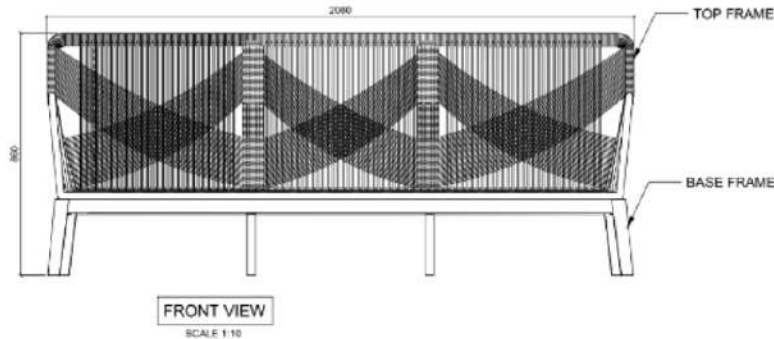

MARINA SOFA 3 SEATER

MRS-C165-3ST