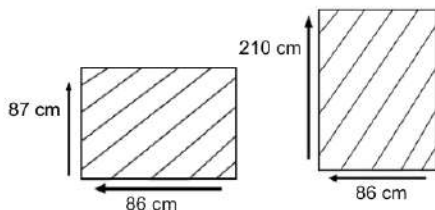

PACKAGING

Weight : 93.62 kg
Volume : 1.57122 m³
Packing : 1 / box