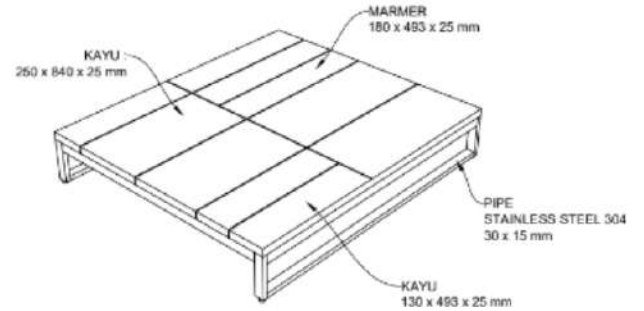

MIAMI COFFEE TABLE

MCT-SS-L152