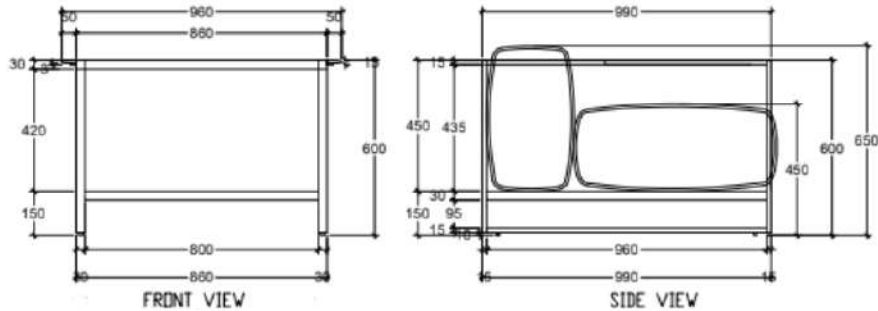

MIAMI LIVING ARM CHAIR

MLAC-SS-1S

DESCRIPTION

"Miami Living Arm Chair is a striking piece of furniture that harmoniously fuses modern sophistication with exceptional comfort. This arm chair is thoughtfully designed to cater to both indoor and outdoor settings, showcasing a seamless blend of contemporary aesthetics and cozy luxury. Its streamlined form and clean lines contribute to its overall elegant appearance, making it a versatile addition to various interior and exterior spaces.

DIMENSIONS

Total Width: 99 cm
Total Depth: 96.5 cm
Height: 65 cm
Seat Height : 45 cm