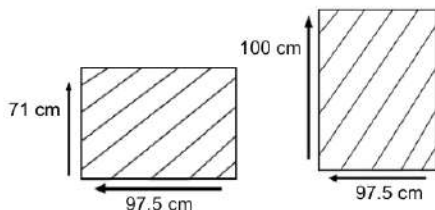

PACKAGING

Weight : kg
Volume : 0.69225 m³
Packing : 1 / box

CUSHION FABRICS

Sunproof

Maroon Red

044
Pacific Blue

230
Green Leaf

050
Bright Yellow

Rehau

Jockey Red

5404
Cappuccin

5476
Hearther Beige

5446
Forest Green

Turquoise

5401
Pacific Blue