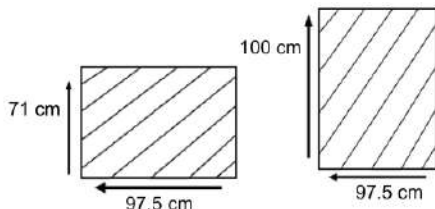

PACKAGING

Weight : kg
Volume : 0.45825 m3
Packing : 1 / box

CUSHION FABRICS

Sunproof

Maroon Red

044
Pacific Blue

230
Green Leaf

050
Bright Yellow

Rehau

Jockey Red

5404
Cappuccin

5476
Hearther Beige

5446
Forest Green

Turquoise

5401
Pacific Blue