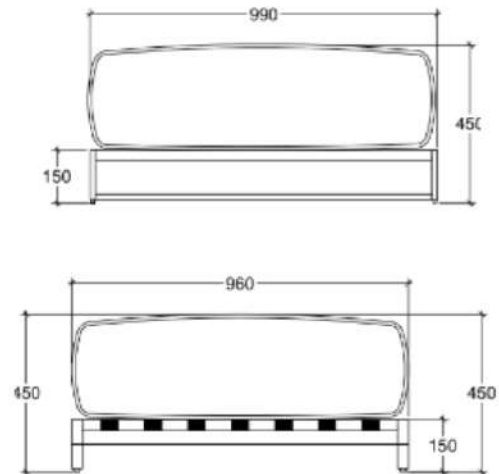

MIAMI POUF

MP-SS-L99

DESCRIPTION

The Miami Sofa DX epitomizes durability and style, crafted from Stainless Steel 304# with a powder coating for enhanced resilience. Its 100% Solution Dyed Acrylic fabric blends strength and color retention, ideal for both indoor and outdoor settings. The Foam QDF offers structural support and enhances comfort.

DIMENSIONS

Total Width: 99 cm
Total Depth: 96.5 cm
Height: 47 cm
Seat Height : 47 cm