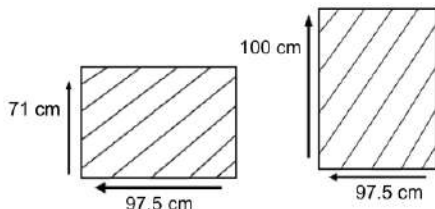

DIMENSIONS

Total Width: 99 cm
 Total Depth: 96.5 cm
 Height: 65 cm
 Seat Height : 45 cm

PACKAGING

Weight : kg
 Volume : 0.69225 m³
 Packing : 1 / box

CUSHION FABRICS

Sunproof

Maroon Red

044
Pacific Blue