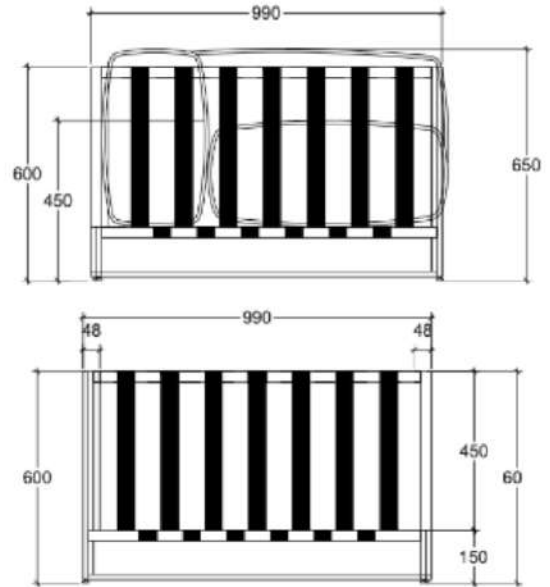

MIAMI SOFA CORNER

MS-SS-C

DESCRIPTION

The Miami Sofa DX epitomizes durability and style, crafted from Stainless Steel 304# with a powder coating for enhanced resilience. Its 100% Solution Dyed Acrylic fabric blends strength and color retention, ideal for both indoor and outdoor settings. The Foam QDF offers structural support and enhances comfort.

DIMENSIONS

Total Width: 99 cm
Total Depth: 96.5 cm
Height: 65 cm
Seat Height : 45 cm