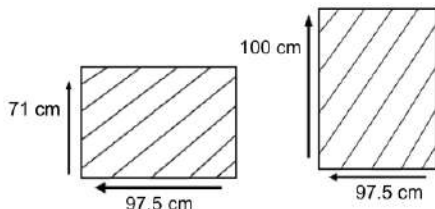

PACKAGING

Weight : kg
Volume : 0.69225 m3
Packing : 1 / box

CUSHION FABRICS

Sunproof

Maroon Red

044
Pacific Blue

230
Green Leaf

050
Bright Yellow

Rehau

Jockey Red

5404
Cappuccin

5476
Hearther Beige

5446
Forest Green

Turquoise

5401
Pacific Blue