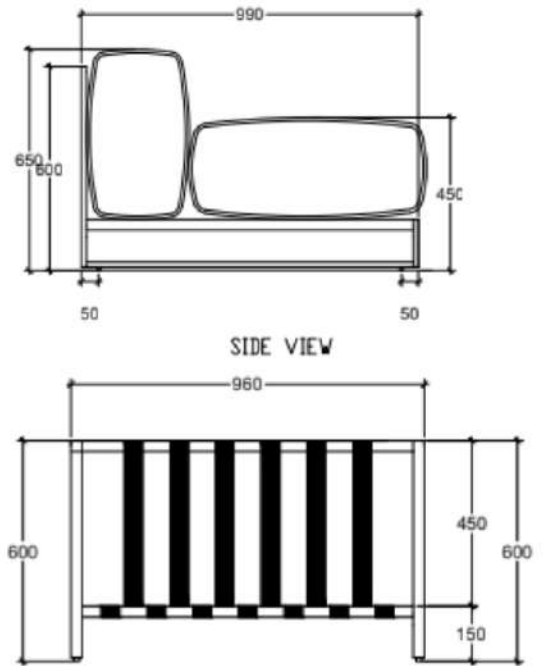

MIAMI SOFA CX

MS-SS-CX

DESCRIPTION

The Miami Sofa DX epitomizes durability and style, crafted from Stainless Steel 304# with a powder coating for enhanced resilience. Its 100% Solution Dyed Acrylic fabric blends strength and color retention, ideal for both indoor and outdoor settings. The Foam QDF offers structural support and enhances comfort.

DIMENSIONS

Total Width: 99 cm
Total Depth: 96.5 cm
Height: 65 cm
Seat Height : 45 cm