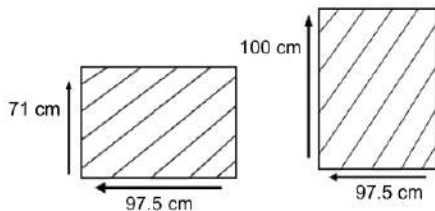

DIMENSIONS

Total Width: 99 cm
 Total Depth: 96.5 cm
 Height: 65 cm
 Seat Height : 45 cm

PACKAGING

Weight : kg
 Volume : 0.69225 m³
 Packing : 1 / box

CUSHION FABRICS

Sunproof

Maroon Red

044
Pacific Blue