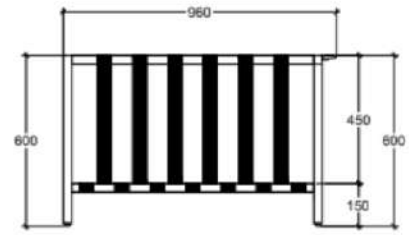

MIAMI SOFA SX

MS-SS-SX

FRONT VIEW