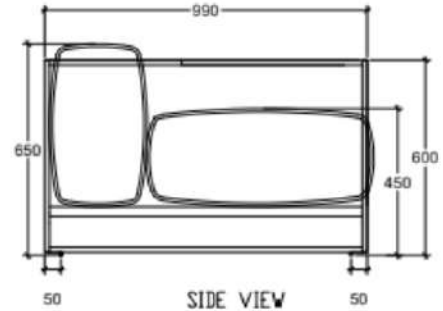

SIDE VIEW

DESCRIPTION

The Miami Sofa DX epitomizes durability and style, crafted from Stainless Steel 304# with a powder coating for enhanced resilience. Its 100% Solution Dyed Acrylic fabric blends strength and color retention, ideal for both indoor and outdoor settings. The Foam QDF offers structural support and enhances comfort.

DIMENSIONS

Total Width: 99 cm
Total Depth: 96.5 cm
Height: 65 cm
Seat Height : 45 cm