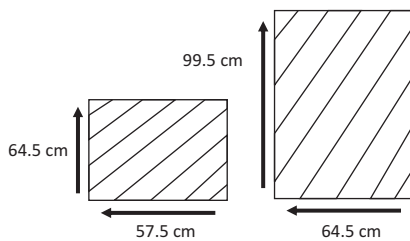

MILAN STACKING CHAIR

HTC38

Description :

Thoughtfully crafted to enhance seating comfort.
Perfect balance of aesthetics, ergonomics and performance.
Made of 100% Indonesian plantation grown Grade A solid teak wood.

Dimensions :

Length : 57 cm
Width : 59 cm
Height : 93 cm
Seat Height : 46 cm

Packaging :

Weight : 8 kg /Unit
Volume : 0.37 m³
Packing : 2 / Box

Cushion Fabrics :

Sunproof

110
Maroon Red

044
Pacific Blue