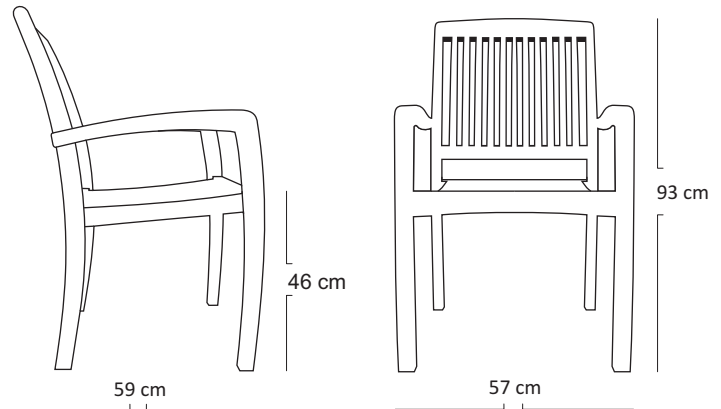

MILAN STACKING CHAIR

HTC38

Description :

Thoughtfully crafted to enhance seating comfort.
Perfect balance of aesthetics, ergonomics and performance.
Made of 100% Indonesian plantation grown Grade A solid teak wood.

Dimensions :

Length : 57 cm
Width : 59 cm
Height : 93 cm
Seat Height : 46 cm

Packaging :

Weight : 8 kg /Unit
Volume : 0.37 m³
Packing : 2 / Box

Cushion Fabrics :

Sunproof

110
Maroon Red

044
Pacific Blue