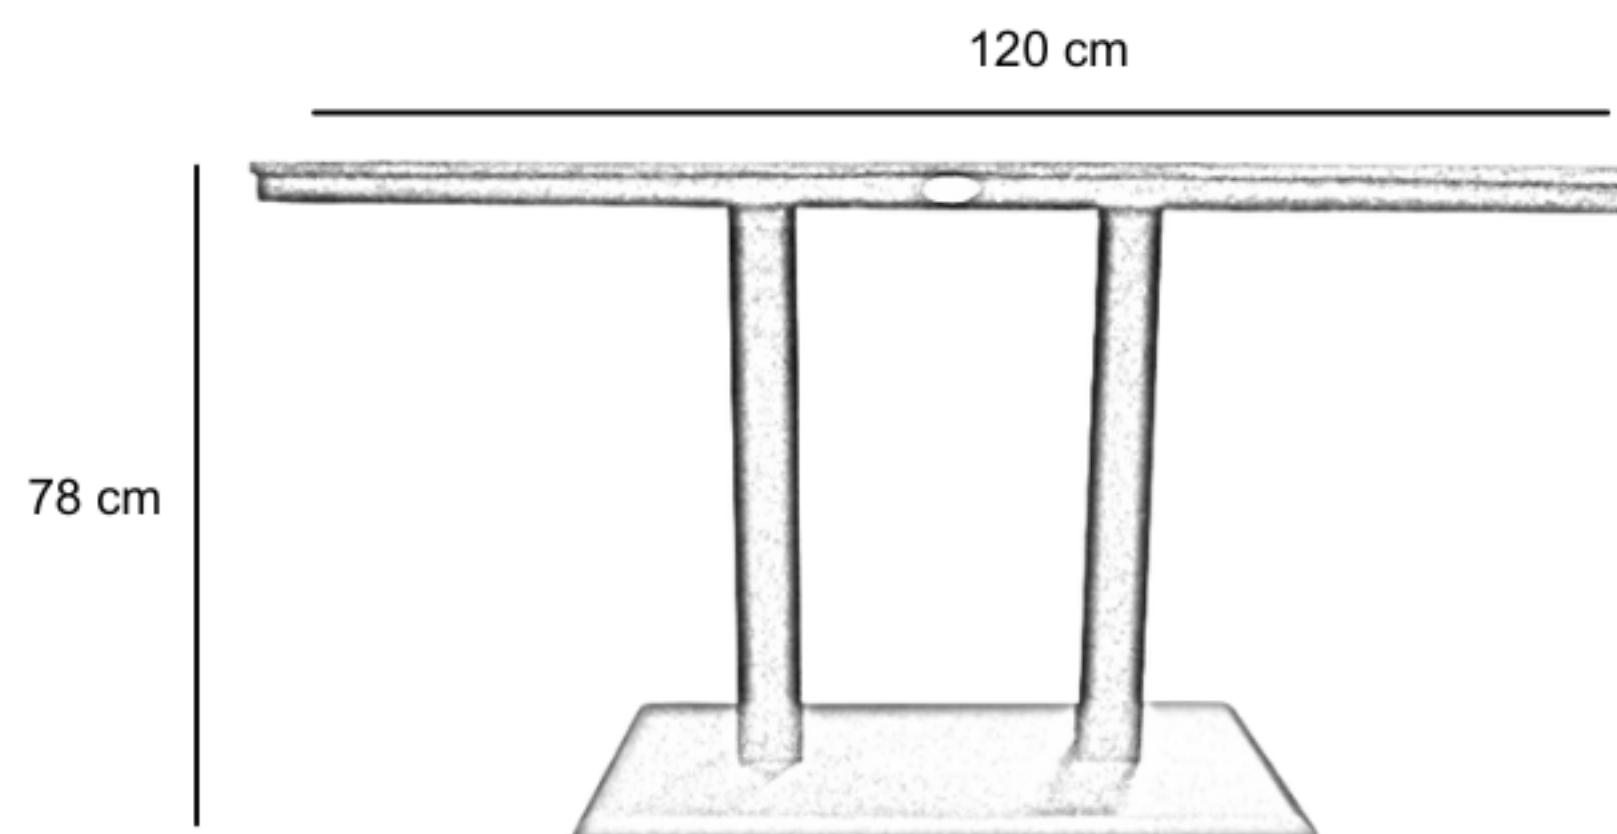

# MILAN TABLE L120

HOD97-NAT-R120

## DESCRIPTION

Expertly crafted table top from genuine solid teak wood for a long lasting performance in any outdoor setting. Thoughtful attention to detail and proportion. Easy to maintain. Table base made of mild steel with epoxy or powder coating.

## DIMENSIONS

Total Width: 120 cm

Total Depth: 120 cm

Height: 78 cm