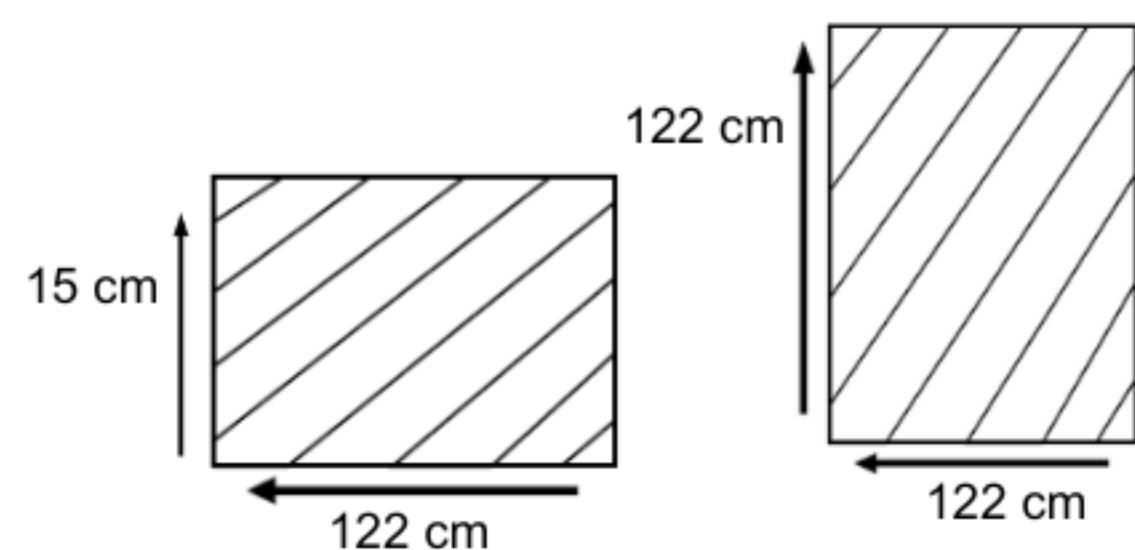

PACKAGING

Weight : 56.78 kg

Packing : 1 / box

FINISHING

AM I - Stain

Teak Brown

Natural

Teak Oil

ALUMINIUM

Matte White

Matte Black