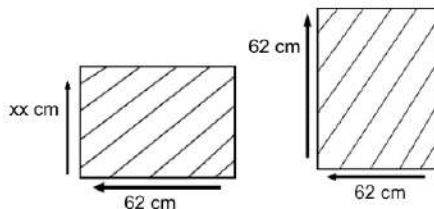

MILAN TABLE S60

HOD97-NAT-S60

DESCRIPTION

Expertly crafted table top from genuine solid teak wood for a long lasting performance in any outdoor setting. Thoughtful attention to detail and proportion. Easy to maintain. Table base made of mild steel with epoxy or powder coating.

DIMENSIONS

Total Width: 60 cm
Total Depth: 60 cm
Height: 78 cm

PACKAGING

Weight : 29.42 kg
Volume : m3
Packing : 1 / box

FINISHING

AM I - Stain

Teak Brown

Natural