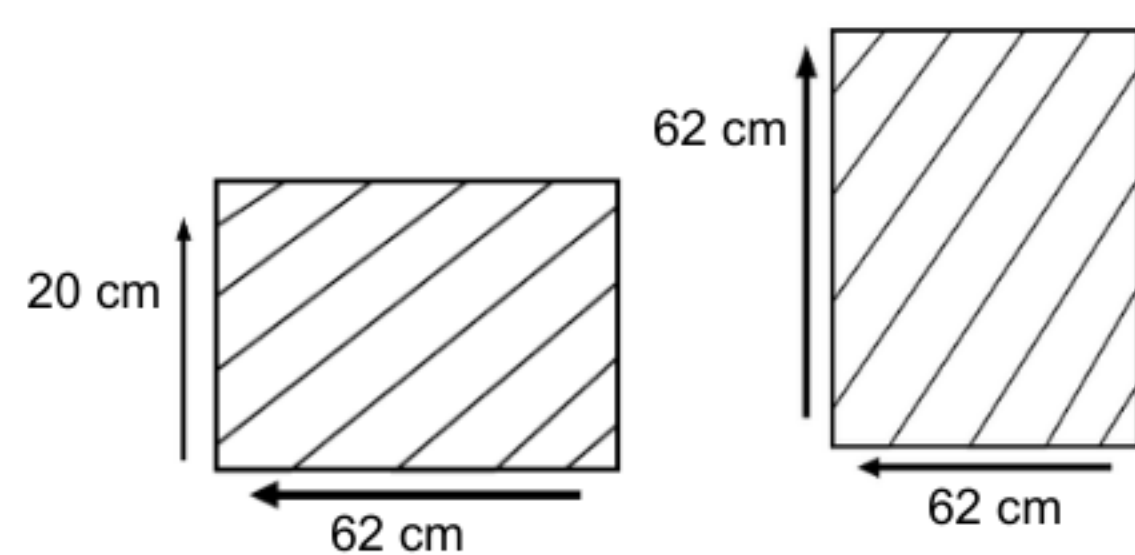

PACKAGING

Weight : 29.42 kg

Packing : 1 / box

FINISHING

AM I - Stain

Teak Brown

Natural

Teak Oil

ALUMINIUM

Matte White

Matte Black