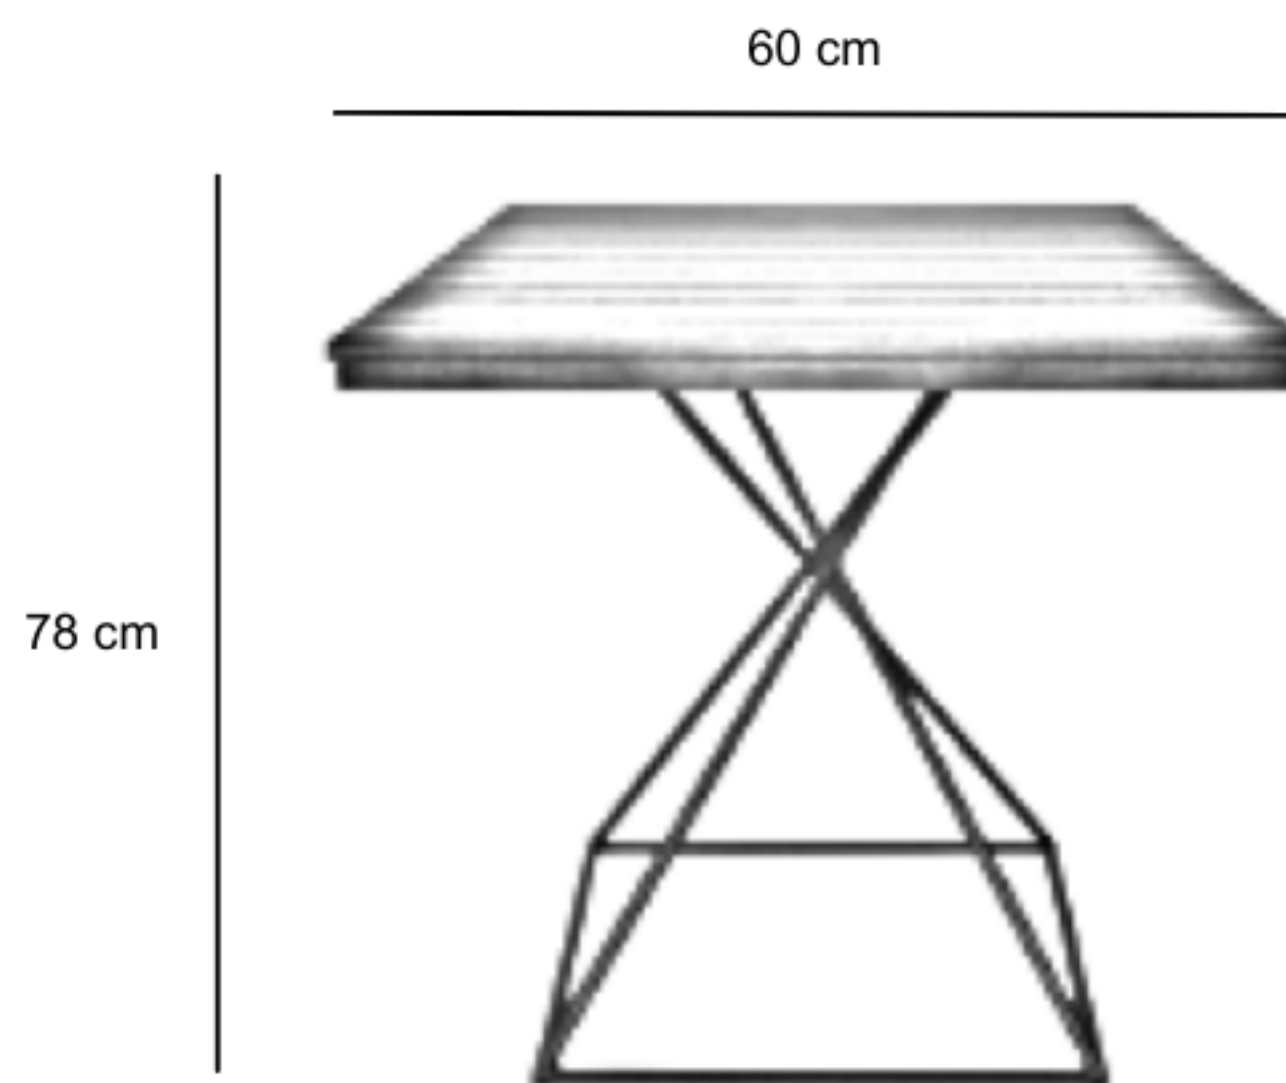

# MILAN TABLE S60

HOD97-NAT-S60

## DESCRIPTION

Expertly crafted table top from genuine solid teak wood for a long lasting performance in any outdoor setting. Thoughtful attention to detail and proportion. Easy to maintain. Table base made of mild steel with epoxy or powder coating.

## DIMENSIONS

Total Width: 60 cm

Total Depth: 60 cm

Height: 78 cm