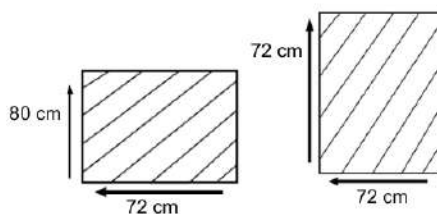

MILAN TABLE S70

HOD97-NAT-S70

DESCRIPTION

Expertly crafted table top from genuine solid teak wood for a long lasting performance in any outdoor setting. Thoughtful attention to detail and proportion. Easy to maintain. Table base made of mild steel with epoxy or powder coating.

DIMENSIONS

Total Width: 70 cm
Total Depth: 70 cm
Height: 78 cm

PACKAGING

Weight : 35.34 kg
Volume : m3
Packing : 1 / box

FINISHING

AM I - Stain

Teak Brown

Natural