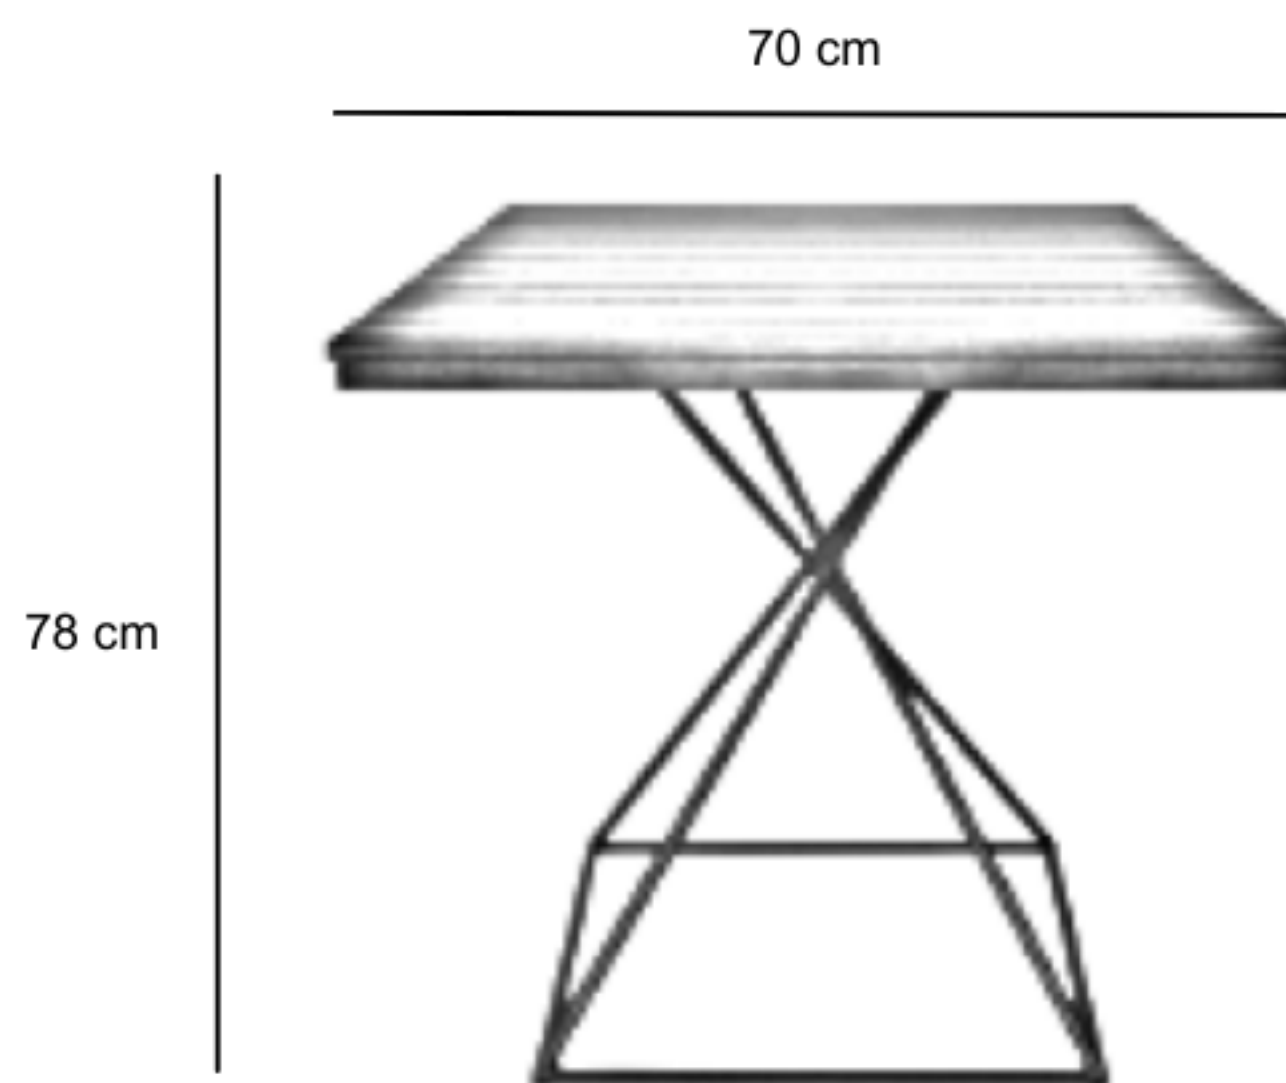

MILAN TABLE S70

HOD98-NAT-S70

DESCRIPTION

Expertly crafted table top from genuine solid teak wood for a long lasting performance in any outdoor setting. Thoughtful attention to detail and proportion. Easy to maintain. Table base made of mild steel with epoxy or powder coating.

DIMENSIONS

Total Width: 70 cm

Total Depth: 70 cm

Height: 78 cm

PACKAGING

Weight : 35.34 kg

Packing : 1 / box

FINISHING