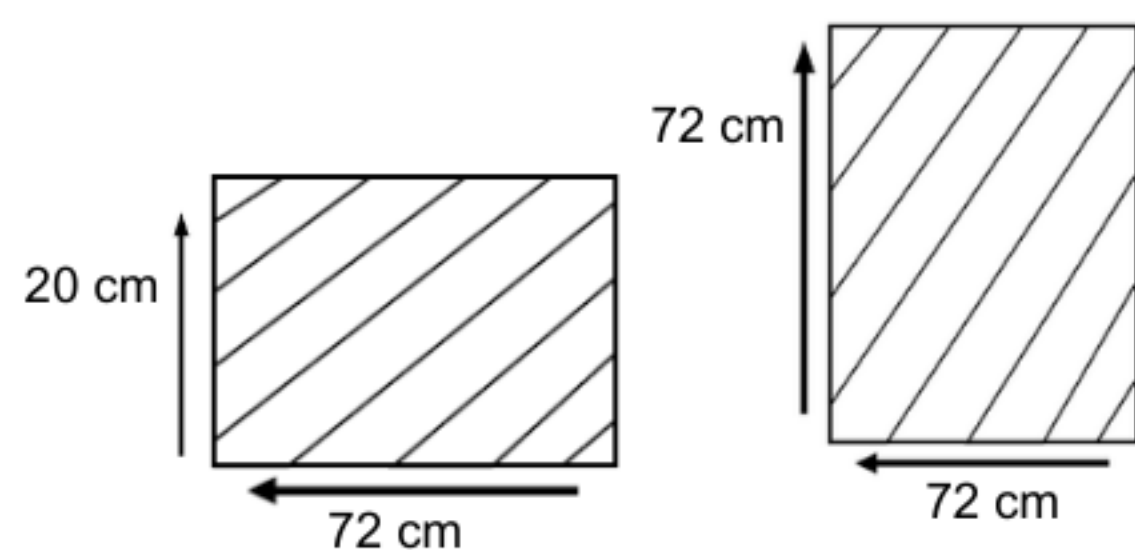

DIMENSIONS

Total Width: 70 cm

Total Depth: 70 cm

Height: 78 cm

PACKAGING

Weight : 35.34 kg

Packing : 1 / box

FINISHING