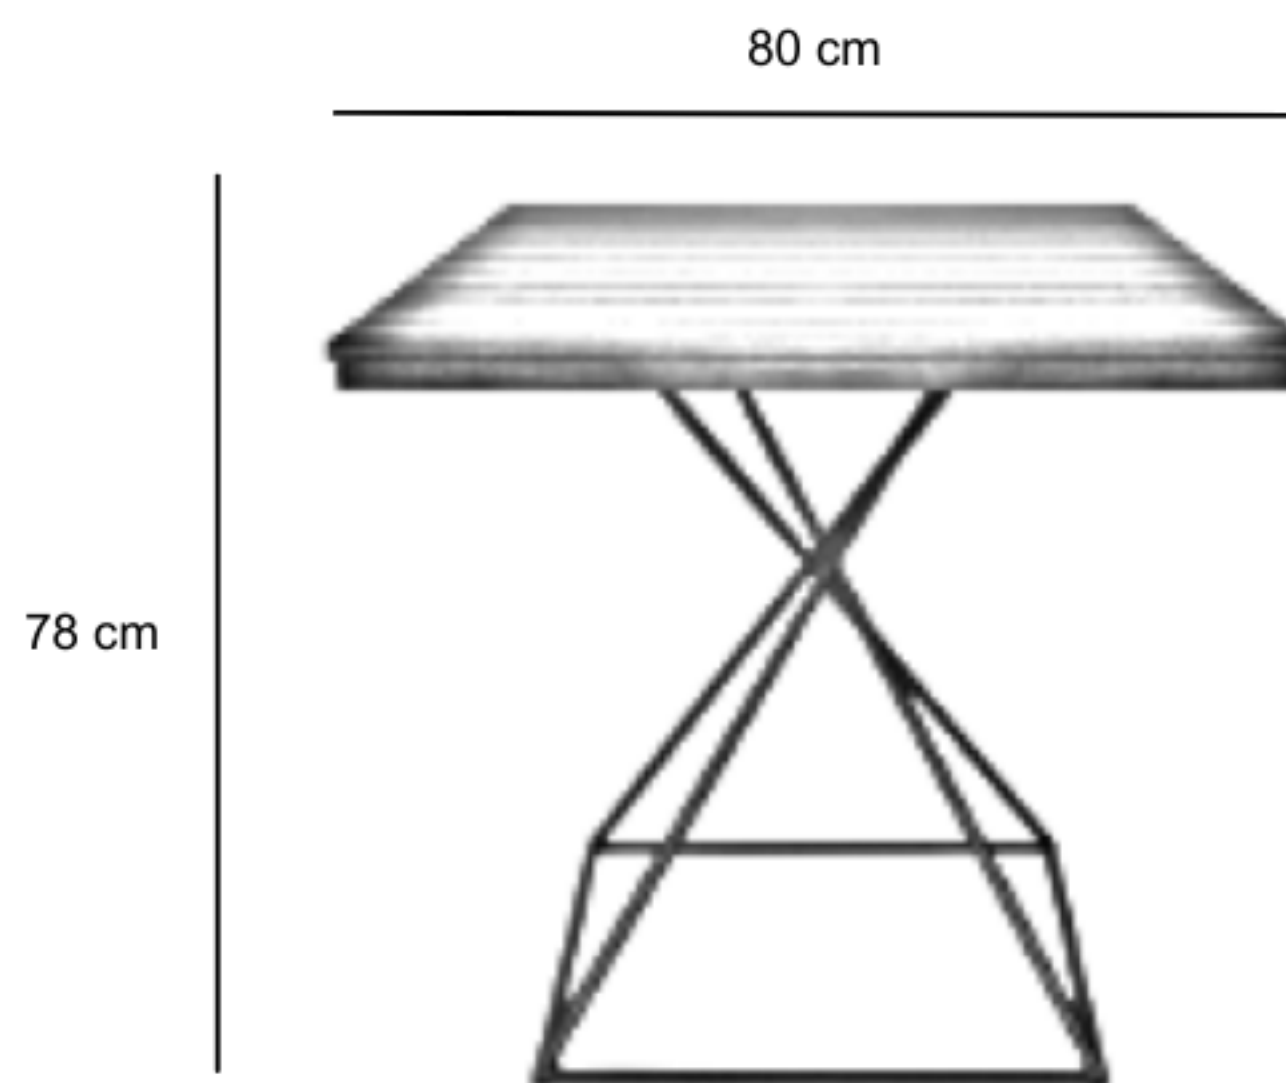

## DESCRIPTION

Expertly crafted table top from genuine solid teak wood for a long lasting performance in any outdoor setting. Thoughtful attention to detail and proportion. Easy to maintain. Table base made of mild steel with epoxy or powder coating.

## DIMENSIONS

Total Width: 80 cm

Total Depth: 80 cm

Height: 78 cm