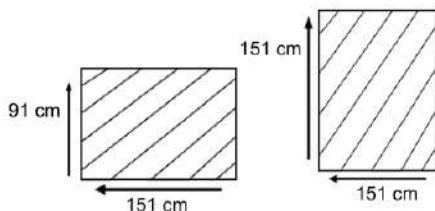

DIMENSIONS

Total Width: 150 cm
 Total Depth: 150 cm
 Height: 90 cm
 Seat Height : 40

PACKAGING

Weight : kg
 Volume : 2.074891 m3
 Packing : 1 / box

SYNTHETIC WICKER

Rehau

Cappuccino

Black