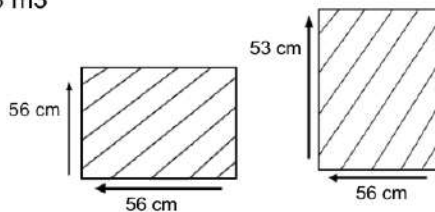

MONACO SIDETABLE ST03-BK-STD

DESCRIPTION

Built tough for the unforgiving weather outside. Stainless Steel Grade 304 Frame. Handwoven Top with Rehau / Viro Weaving fiber. Stackable and easy to move around

DIMENSIONS

Total Width: 45 cm
Total Depth: 45 cm
Height: 45 cm

PACKAGING

Weight : kg
Volume : 0.166208 m3
Packing : 1 / box

SYNTHETIC WICKER

Rehau

Cappuccino

Black