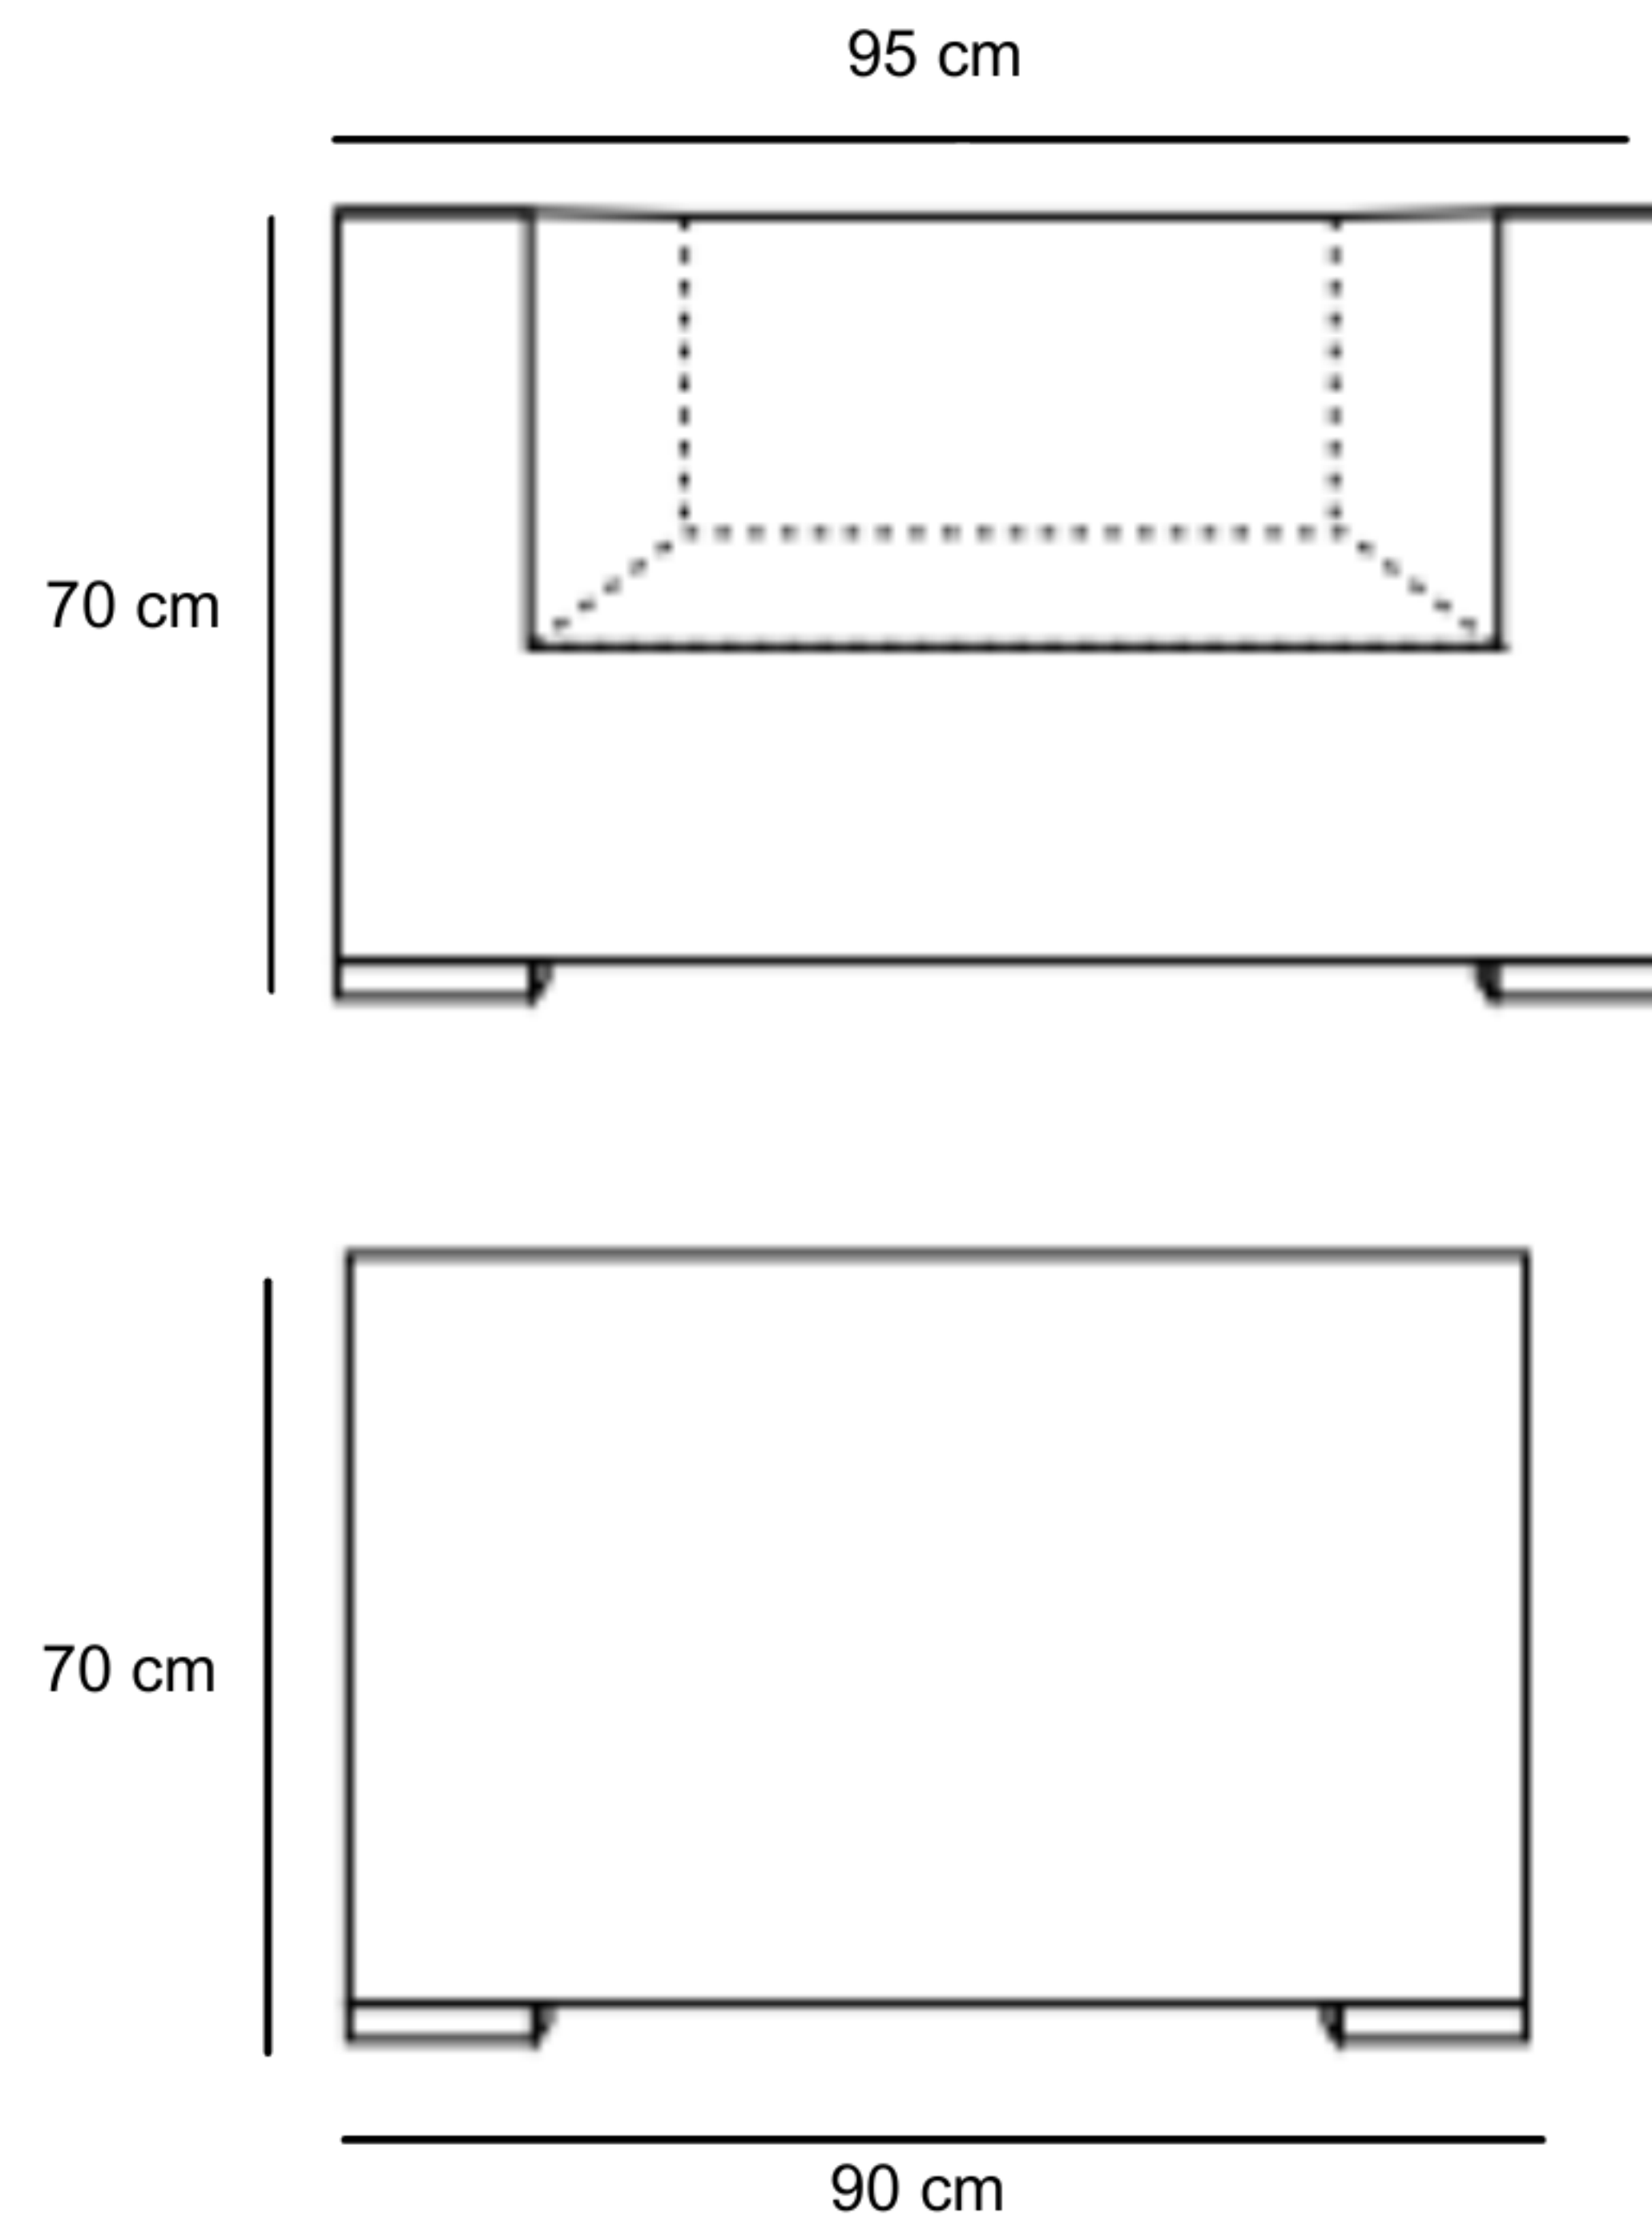

MONACO SOFA 1 SEATER

OSM61-SR-1STR

DESCRIPTION

Enhance and elevate the ambiance of your indoor or outdoor seating area with the exceptional addition of the Inox Sofa. Designed with a perfect blend of sleekness and style, this sofa is sure to become the centerpiece of any space. Featuring a simple yet elegant design.

DIMENSIONS

Total Width: 95 cm
Total Depth: 90 cm
Total Height: 70 cm

PACKAGING

Weight : 12 kg
Volume : 0.61344 m³
Packing : 1 / box

SYNTHETIC WICKER

Rehau

Cappuccino

Black