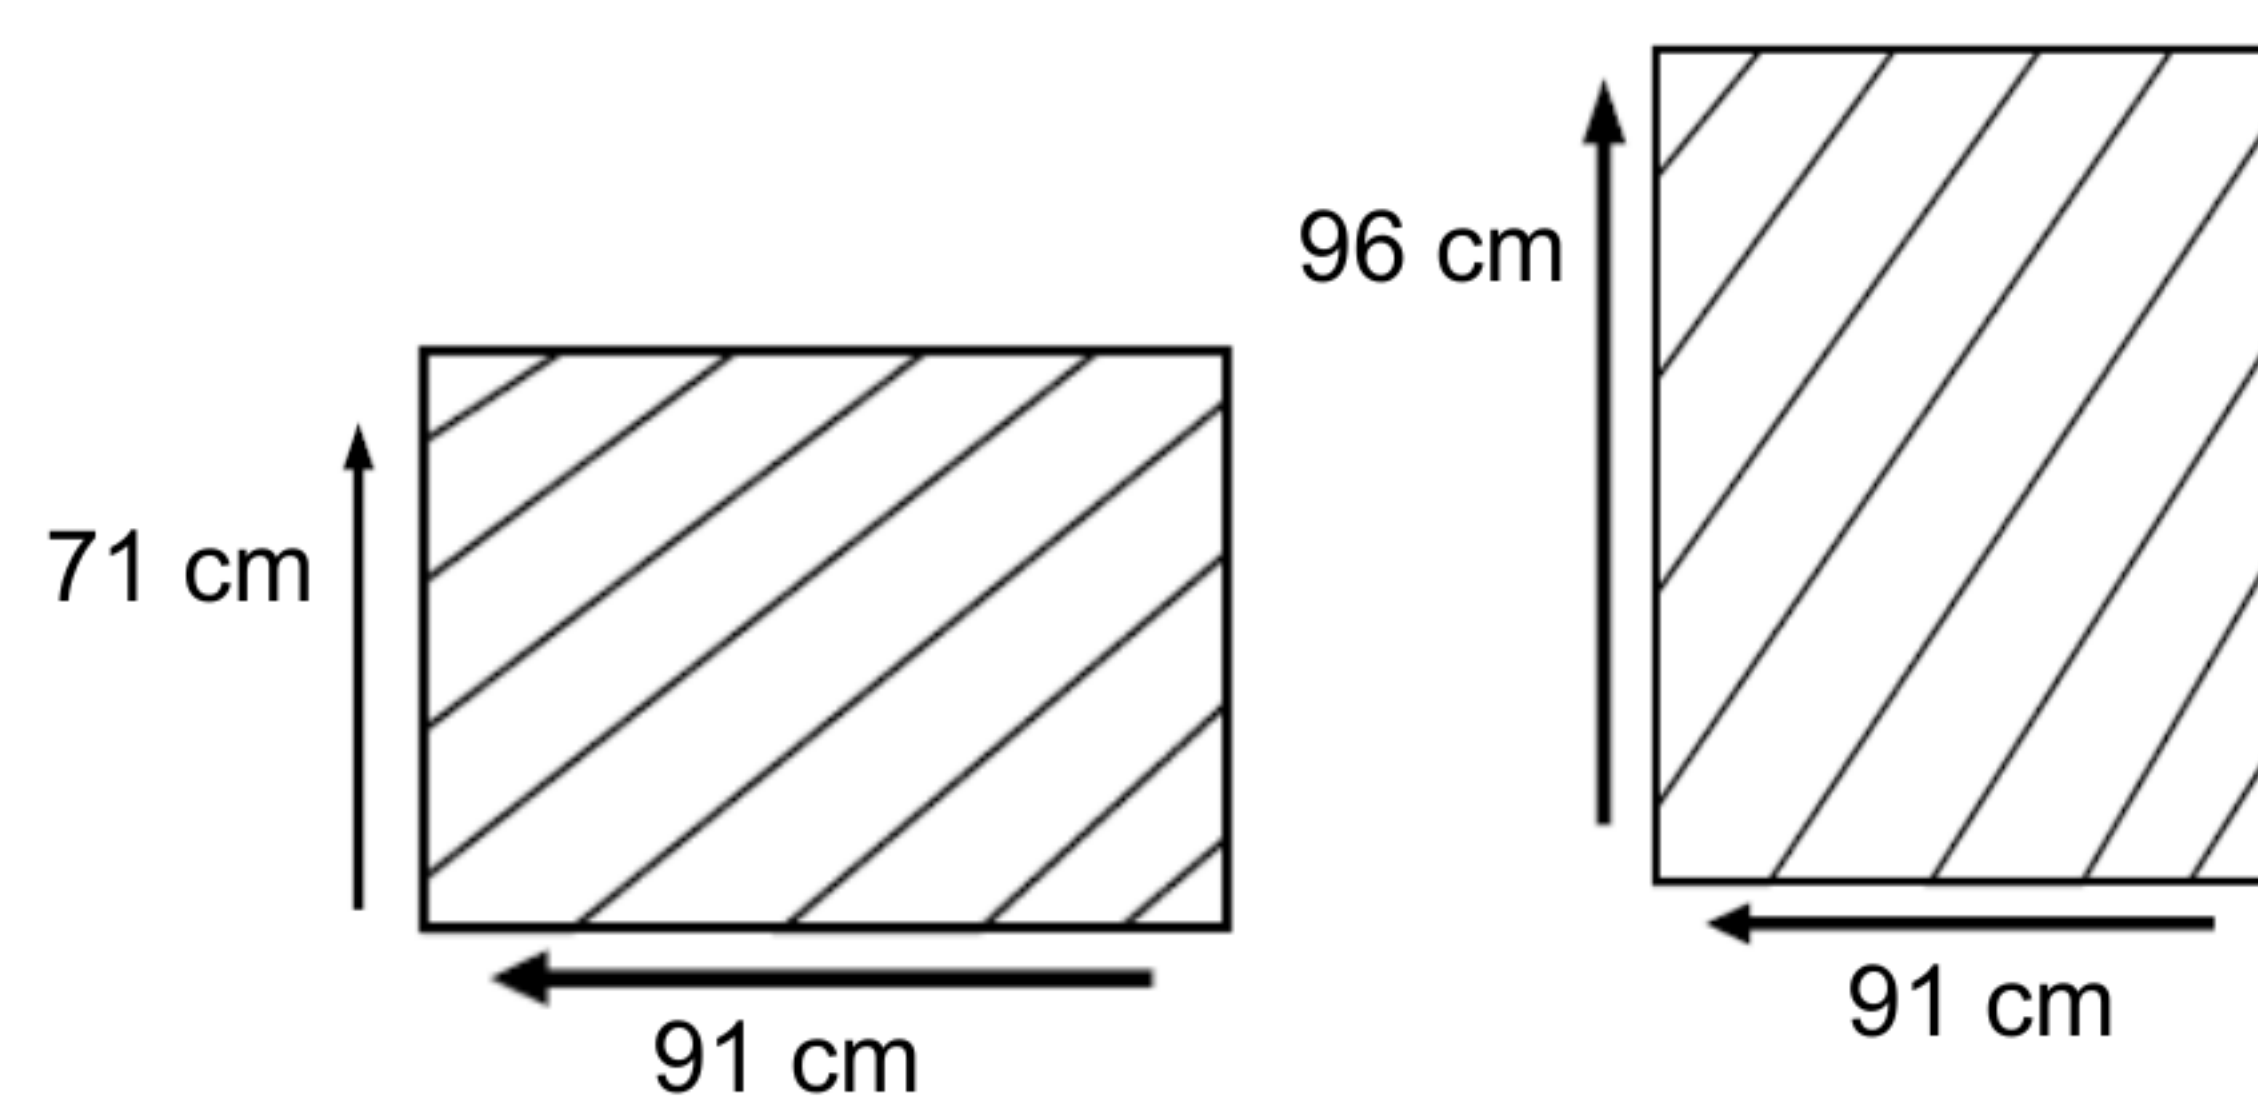

MONACO SOFA 1 SEATER

OSM61-SR-1STR

DESCRIPTION

Enhance and elevate the ambiance of your indoor or outdoor seating area with the exceptional addition of the Inox Sofa. Designed with a perfect blend of sleekness and style, this sofa is sure to become the centerpiece of any space. Featuring a simple yet elegant design.

DIMENSIONS

Total Width: 95 cm
Total Depth: 90 cm
Total Height: 70 cm

PACKAGING

Weight : 12 kg
Volume : 0.61344 m³
Packing : 1 / box

SYNTHETIC WICKER

Rehau

Cappuccino

Black