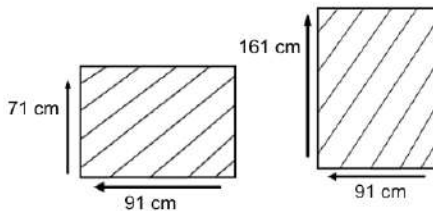

PACKAGING

Weight : 15.7 kg
Volume : 1.040221 m3
Packing : 1 / box

SYNTHETIC WICKER

Rehau

Viro

CUSHION FABRICS

Sunproof

Rehau