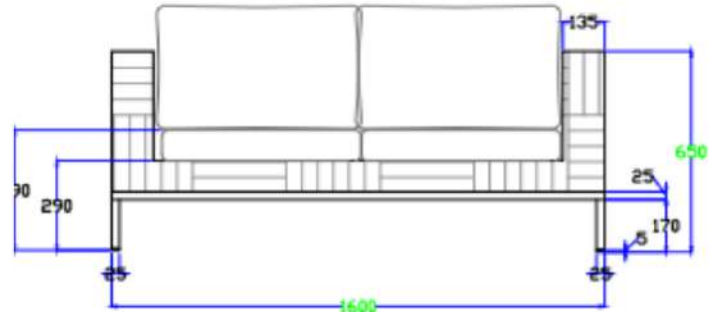

MONACO SOFA 2 SEATER

OSM62-SR-2STR

FRONT VIEW

DESCRIPTION

Enhance and elevate the ambiance of your indoor or outdoor seating area with the exceptional addition of the Inox Sofa. Designed with a perfect blend of sleekness and style, this sofa is sure to become the centerpiece of any space. Featuring a simple yet elegant design.

DIMENSIONS

Total Width: 160 cm
Total Depth: 90 cm
Height: 70 cm