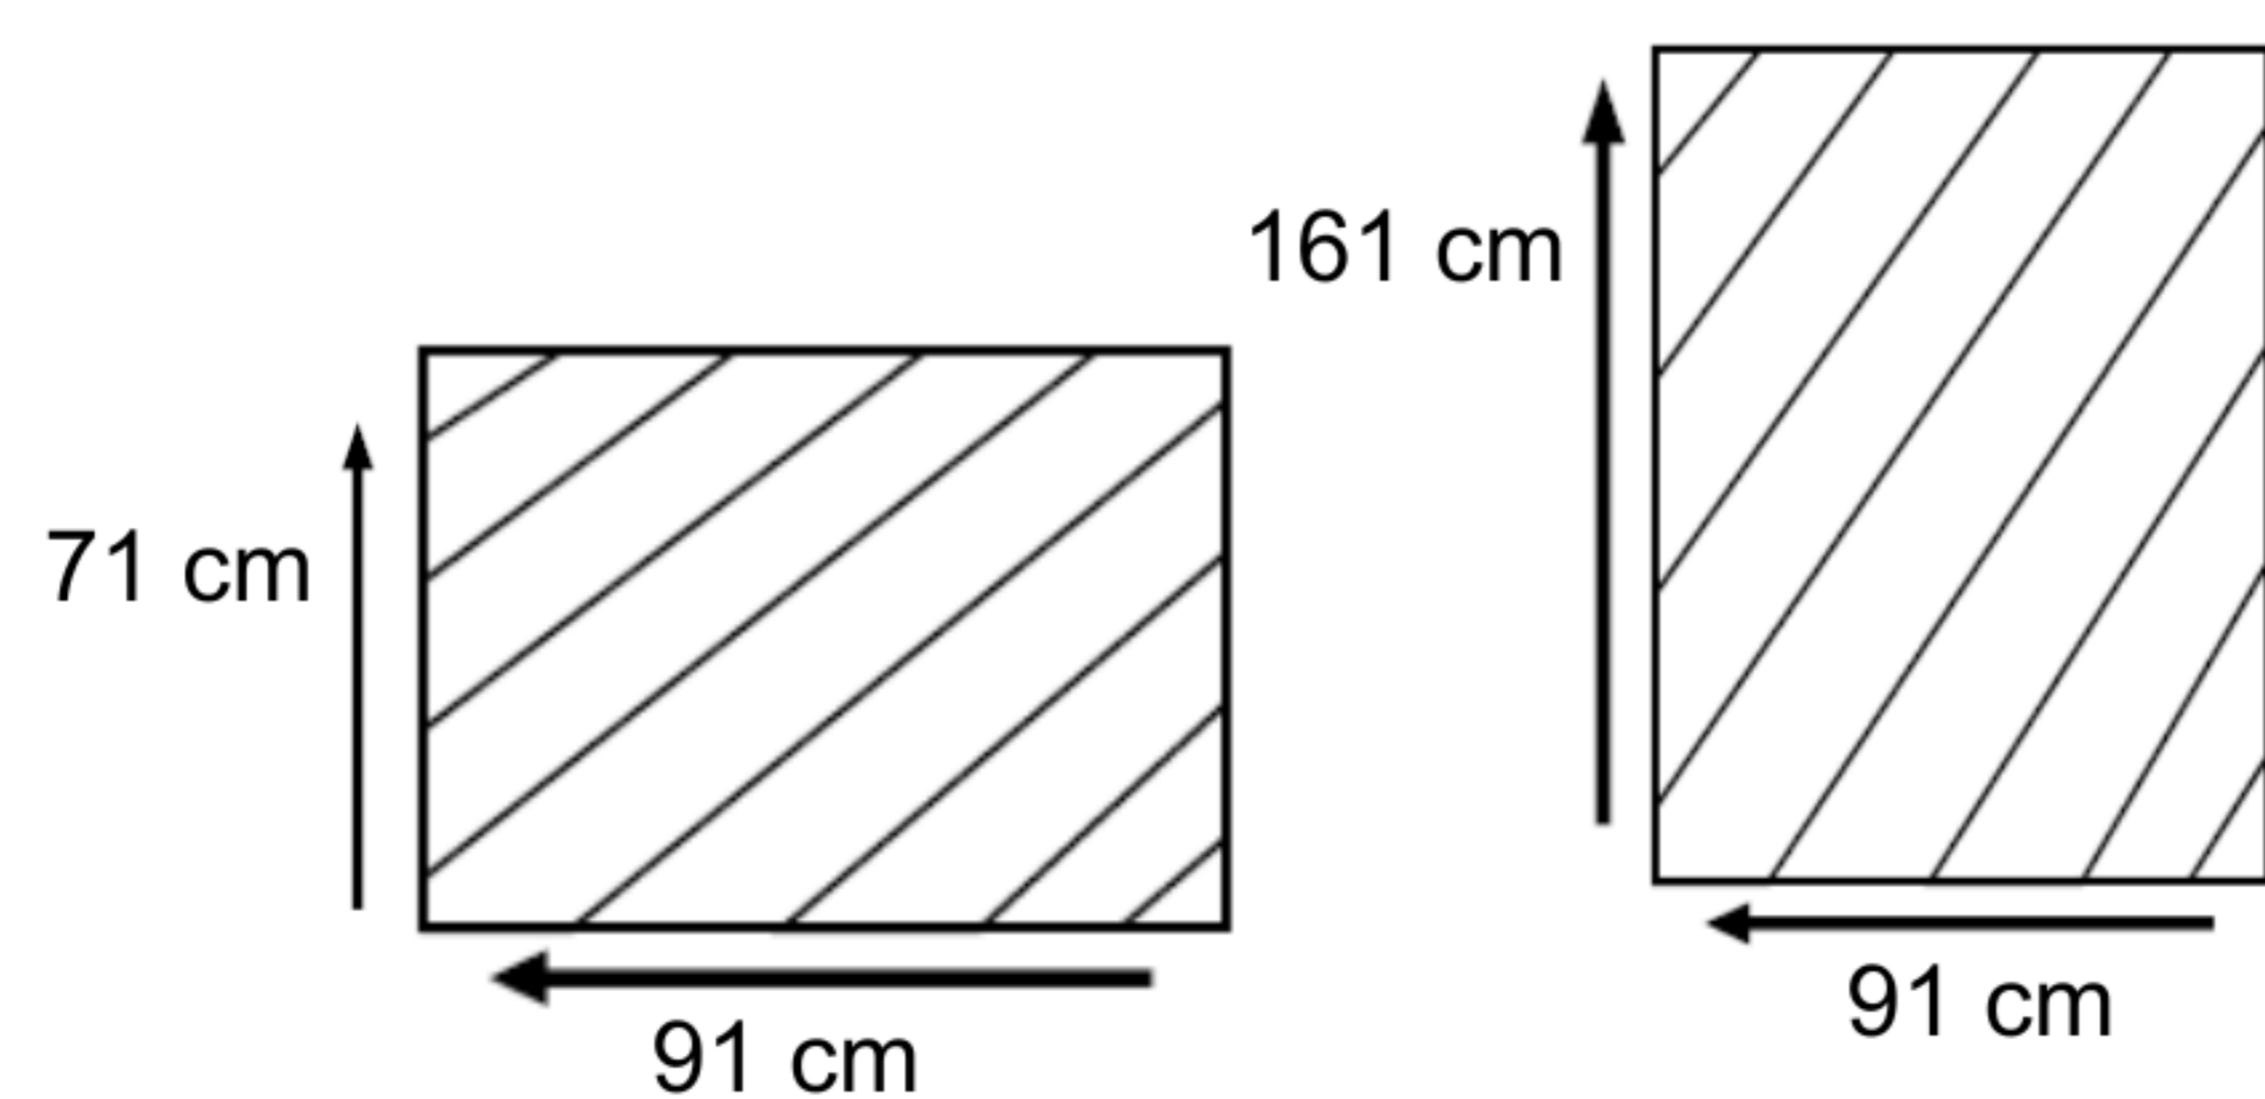

PACKAGING

Weight : 15.7 kg
Volume : 1.040221 m³
Packing : 1 / box

SYNTHETIC WICKER

Rehau

Viro

CUSHION FABRICS