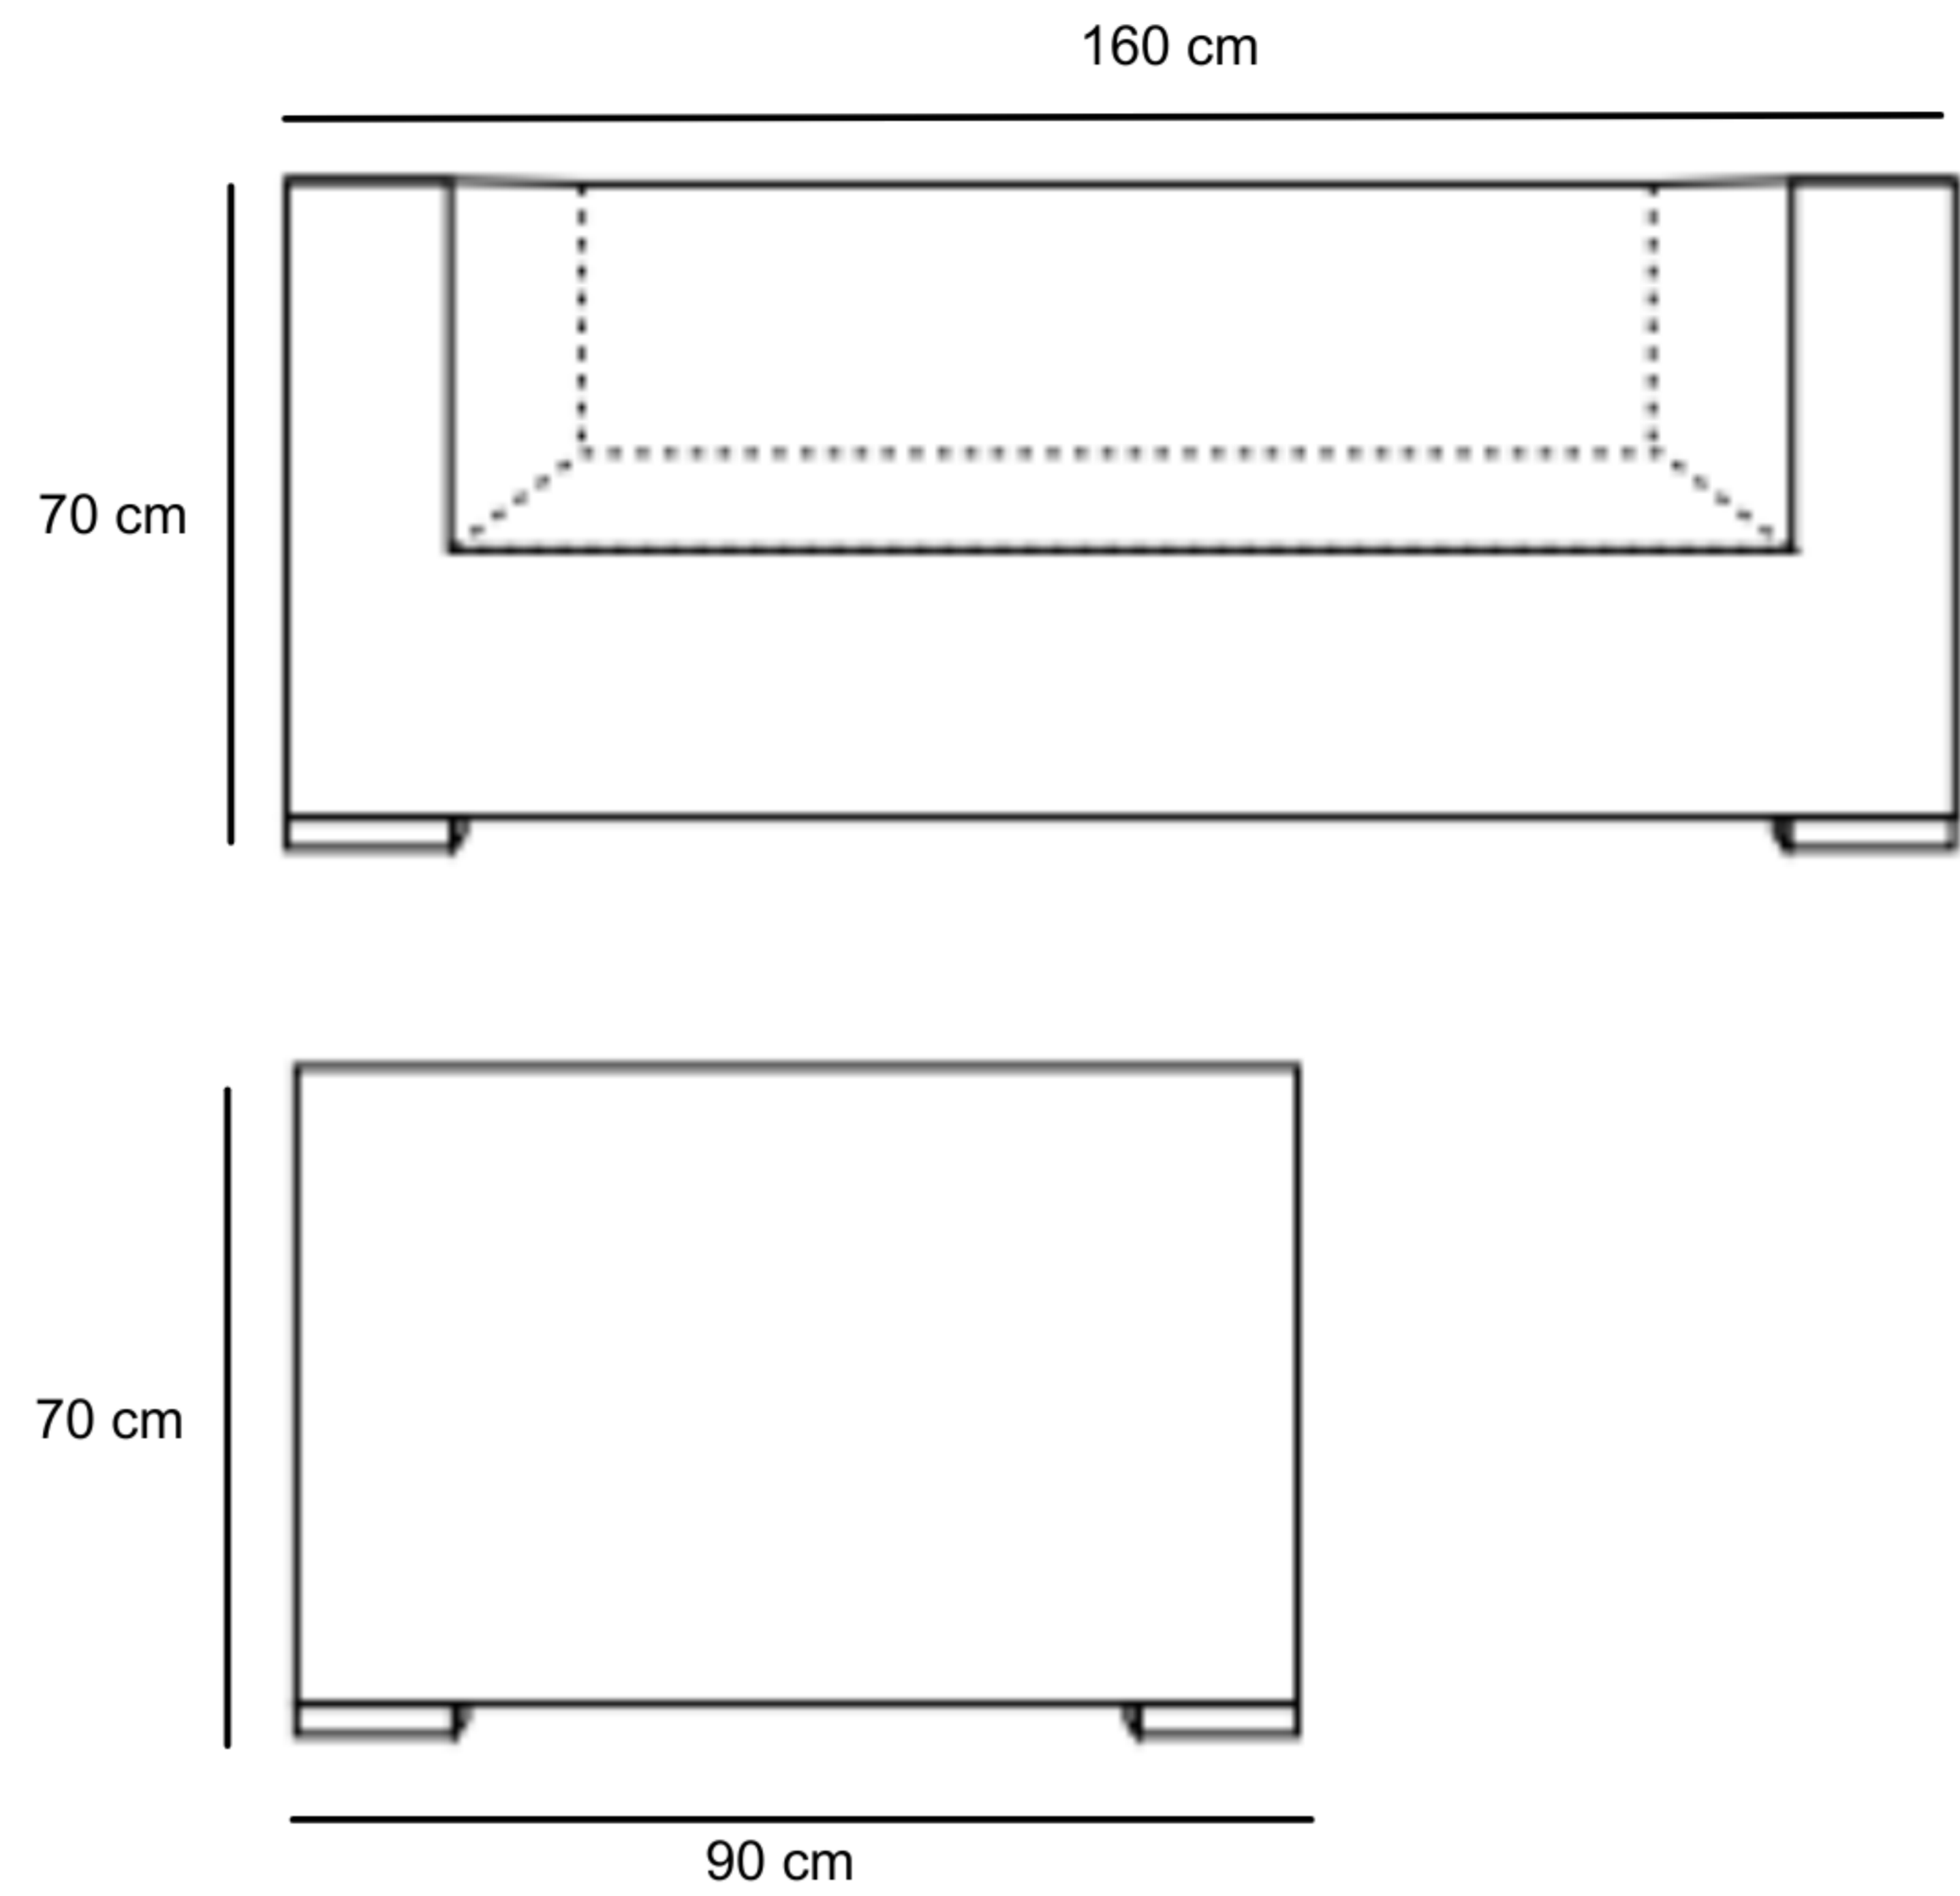

# MONACO SOFA 2 SEATER

OSM62-SR-2STR

## DIMENSIONS

Total Width: 160 cm  
Total Depth: 90 cm  
Total Height: 70 cm

## PACKAGING

Weight : 15.7 kg  
Volume : 1.040221 m<sup>3</sup>  
Packing : 1 / box