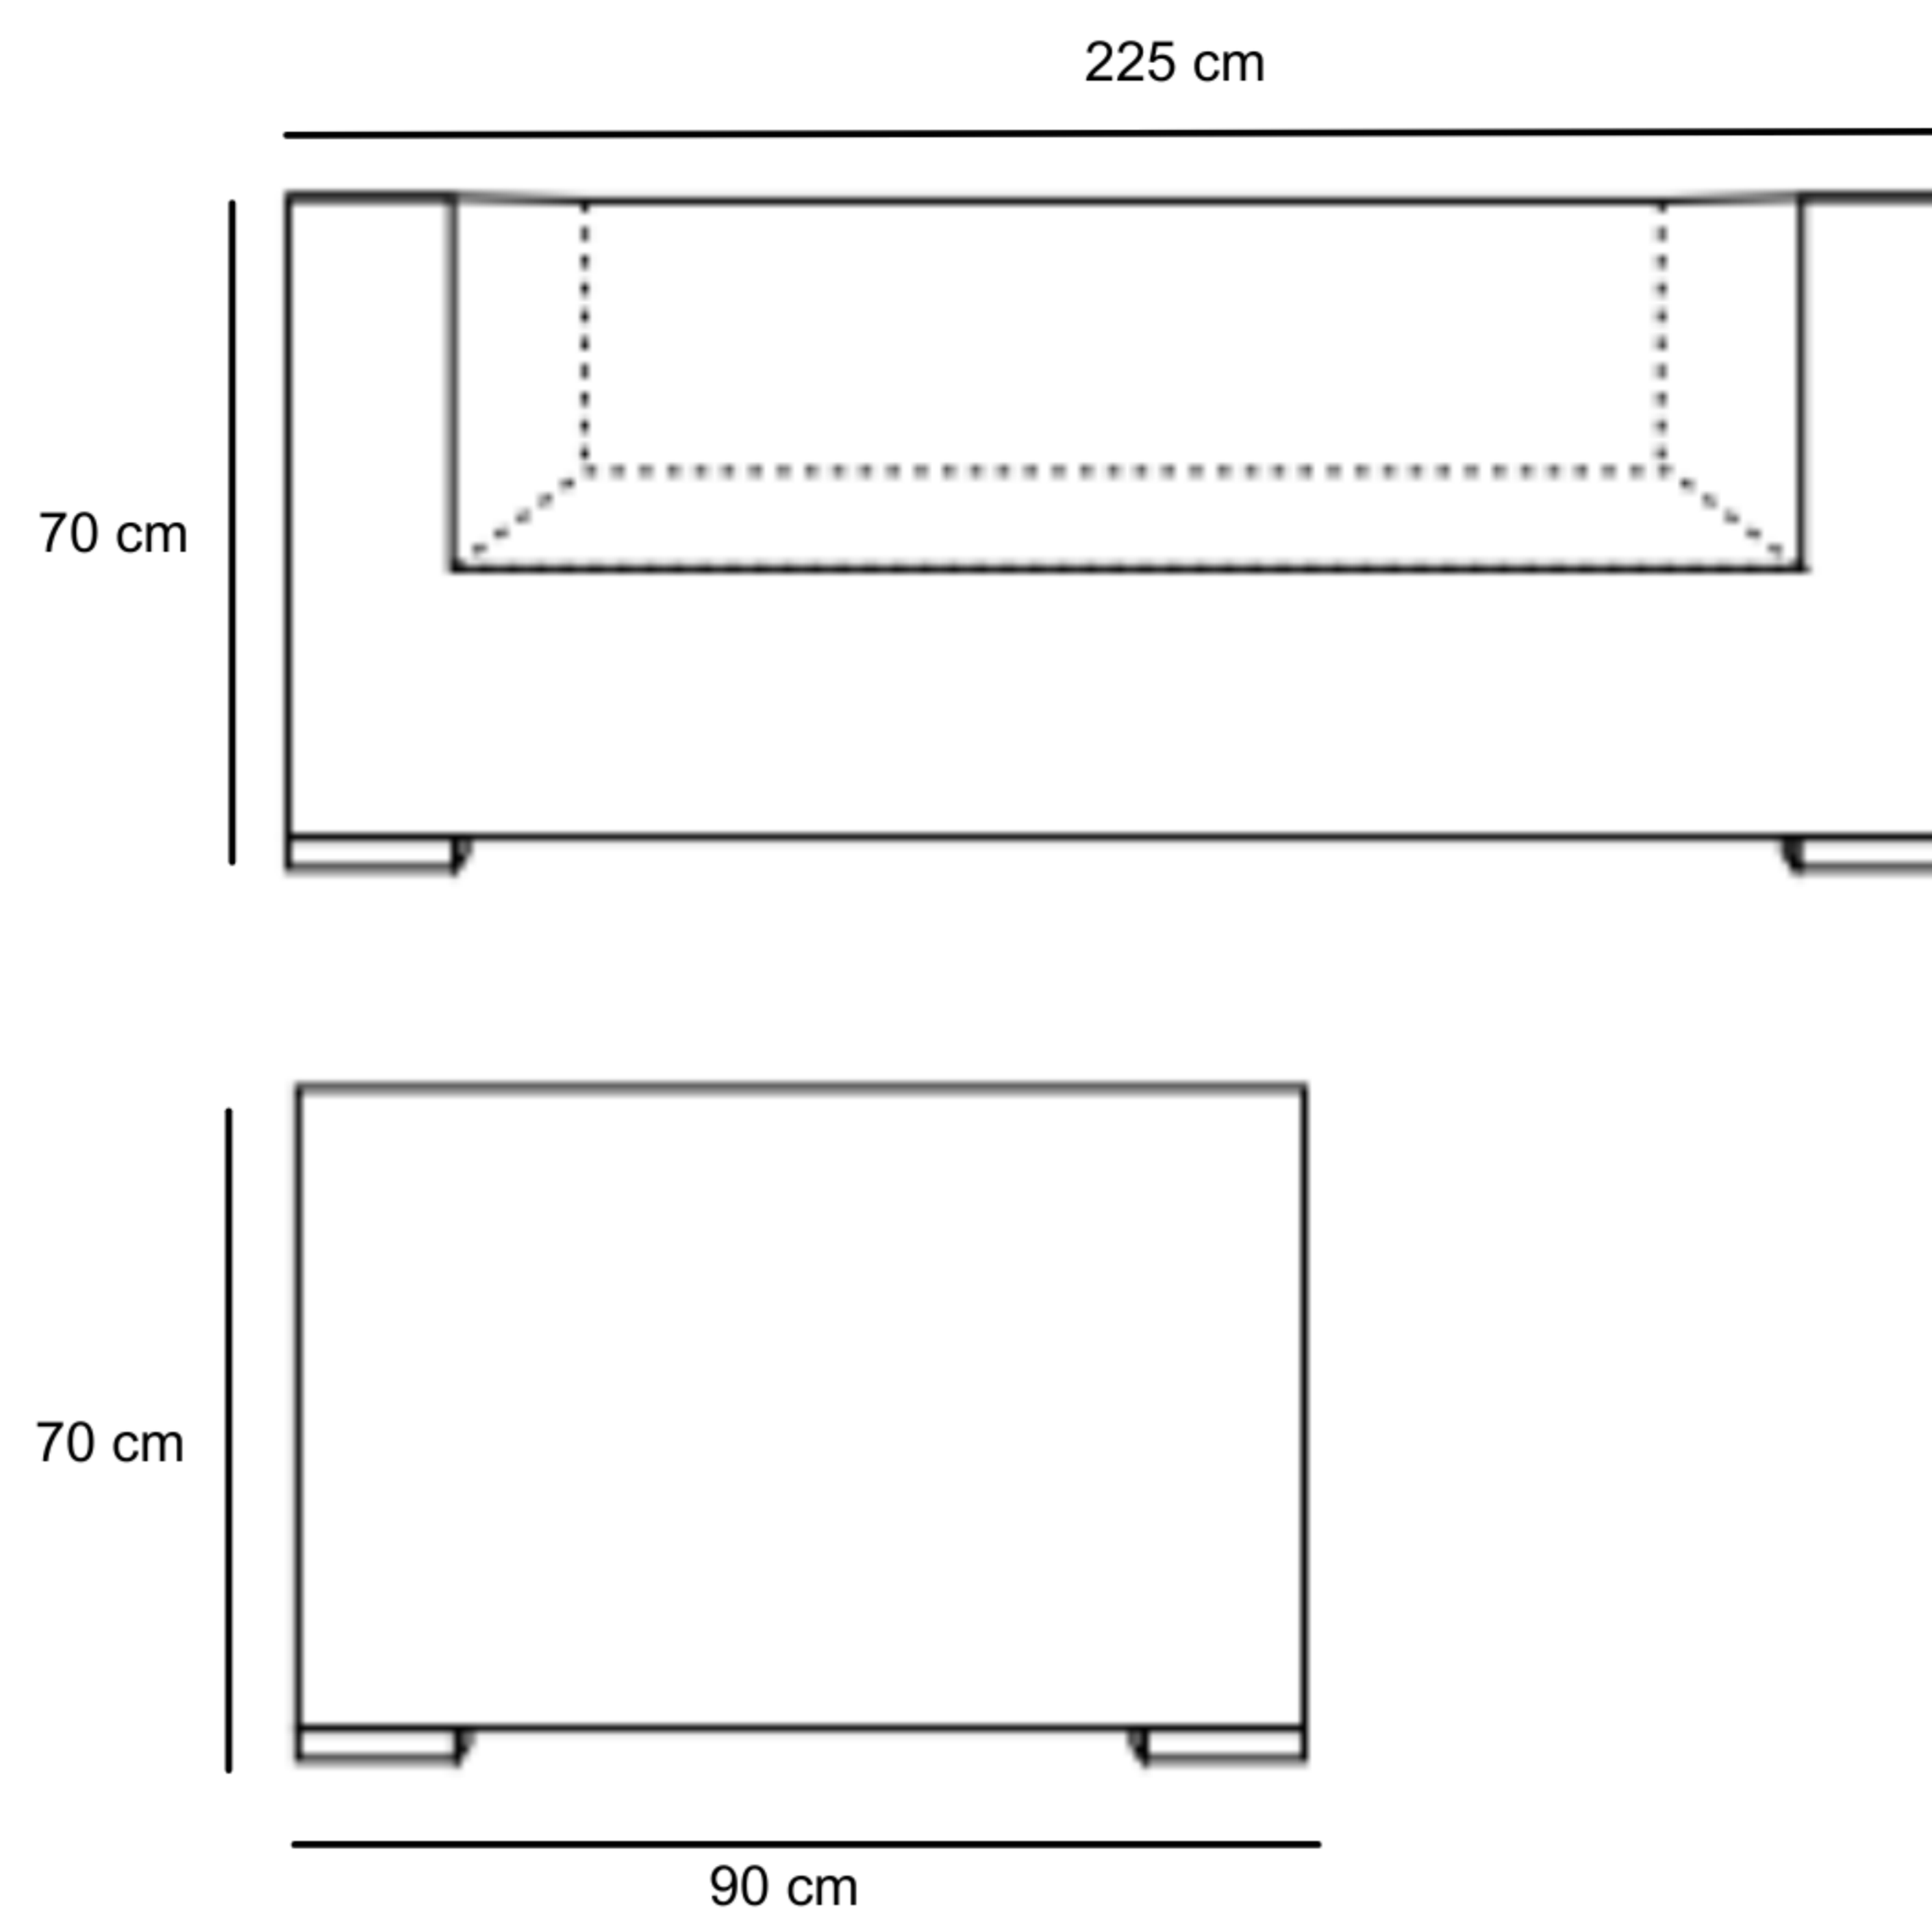

MONACO SOFA 3 SEATER

OSM63-SR-3STR

DESCRIPTION

Enhance and elevate the ambiance of your indoor or outdoor seating area with the exceptional addition of the Inox Sofa. Designed with a perfect blend of sleekness and style, this sofa is sure to become the centerpiece of any space. Featuring a simple yet elegant design.

DIMENSIONS

Total Width: 225 cm

Total Depth: 90 cm

Total Height: 70 cm

PACKAGING

Weight : 24 kg

Volume : 1.460186 m³

Packing : 1 / box