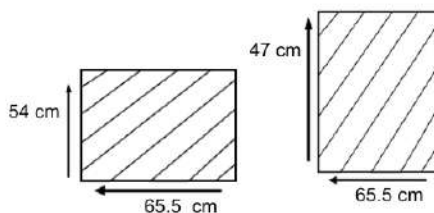

DIMENSIONS

Total Width: 75 cm
 Total Depth: 62 cm
 Height: 74 cm

PACKAGING

Weight : kg
 Volume : m3
 Packing : 1 / box

CUSHION FABRICS

Sunproof

Maroon Red

044 Pacific Blue