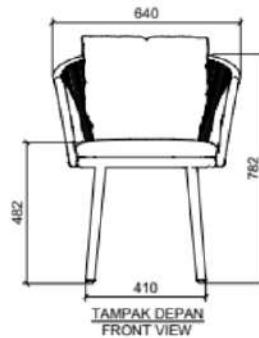

NAYARA DINING CHAIR

NC-RB-230

DESCRIPTION

Nayara Dining Chair is a sophisticated and stylish piece of furniture that seamlessly combines modern design with comfort. With an exquisite aluminum frame, this chair not only provides durability but also adds a touch of contemporary elegance to any dining space. The use of high-quality materials ensures longevity, making it a practical and aesthetic choice for your dining area.

DIMENSIONS

Total Width: 75 cm
 Total Depth: 62 cm
 Height: 74 cm

PACKAGING

Weight : kg
 Volume : m3
 Packing : 1 / box

CUSHION FABRICS

Sunproof

Maroon Red

044 Pacific Blue