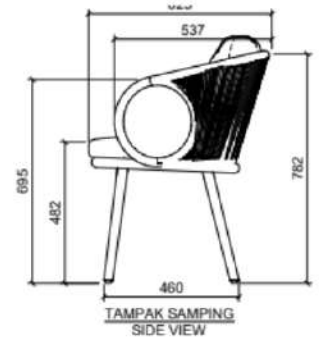

NAYARA DINING CHAIR

NC-RB-230

DESCRIPTION

Nayara Dining Chair is a sophisticated and stylish piece of furniture that seamlessly combines modern design with comfort. With an exquisite aluminum frame, this chair not only provides durability but also adds a touch of contemporary elegance to any dining space. The use of high-quality materials ensures longevity, making it a practical and aesthetic choice for your dining area.

DIMENSIONS

Total Width: 75 cm
 Total Depth: 62 cm
 Height: 74 cm

PACKAGING

Weight : kg
 Volume : m3
 Packing : 1 / box

CUSHION FABRICS

Sunproof

Maroon Red

044 Pacific Blue