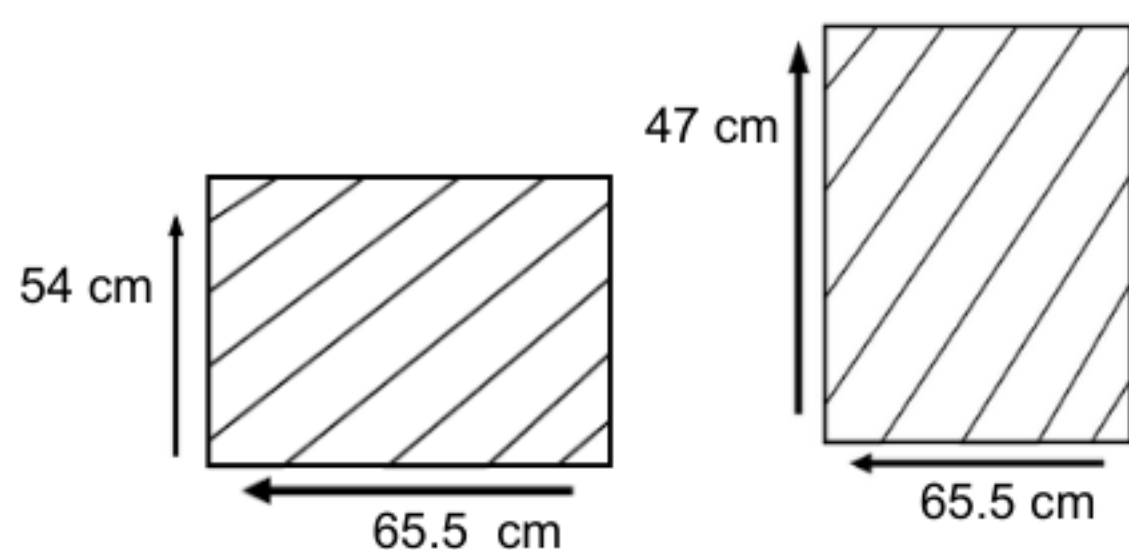

PACKAGING

Packing : 1 / box

CUSHION FABRICS

110
Maroon Red

044
Pacific Blue

230
Green Leaf

050
Bright Yellow

5403
Jockey Red

5404
Cappuccino

5476
Hearther Beige

5446
Forest Green

4610
Turquoise

5401
Pacific Blue