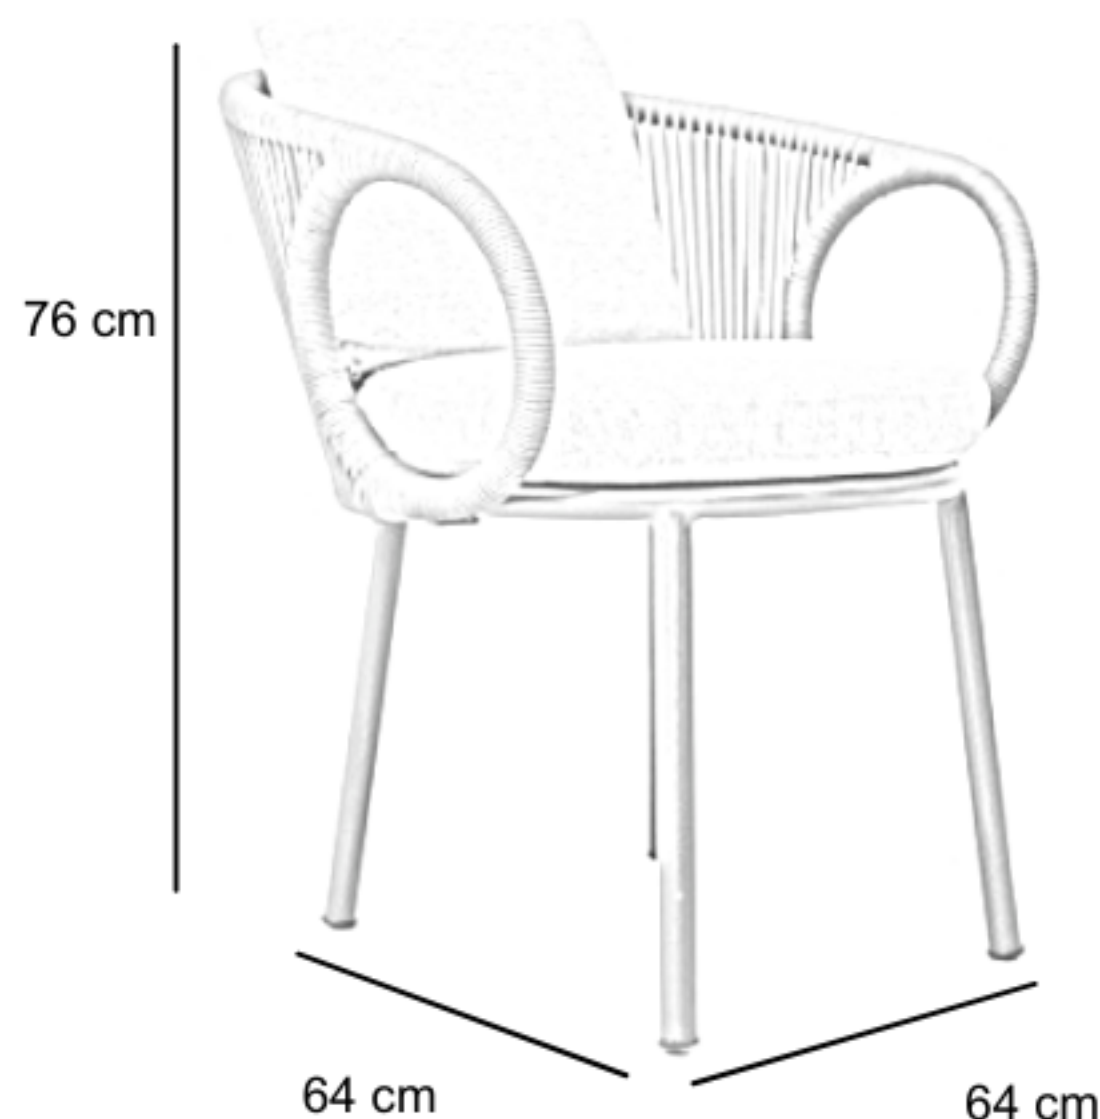

# NAYARA DINING CHAIR

NC-RB-230

## DESCRIPTION

Nayara Dining Chair is a sophisticated and stylish piece of furniture that seamlessly combines modern design with comfort. With an exquisite aluminum frame, this chair not only provides durability but also adds a touch of contemporary elegance to any dining space. The use of high-quality materials ensures longevity, making it a practical and aesthetic choice for your dining area.

## DIMENSIONS

Total Width: 64 cm  
Total Depth: 64 cm  
Height: 76 cm