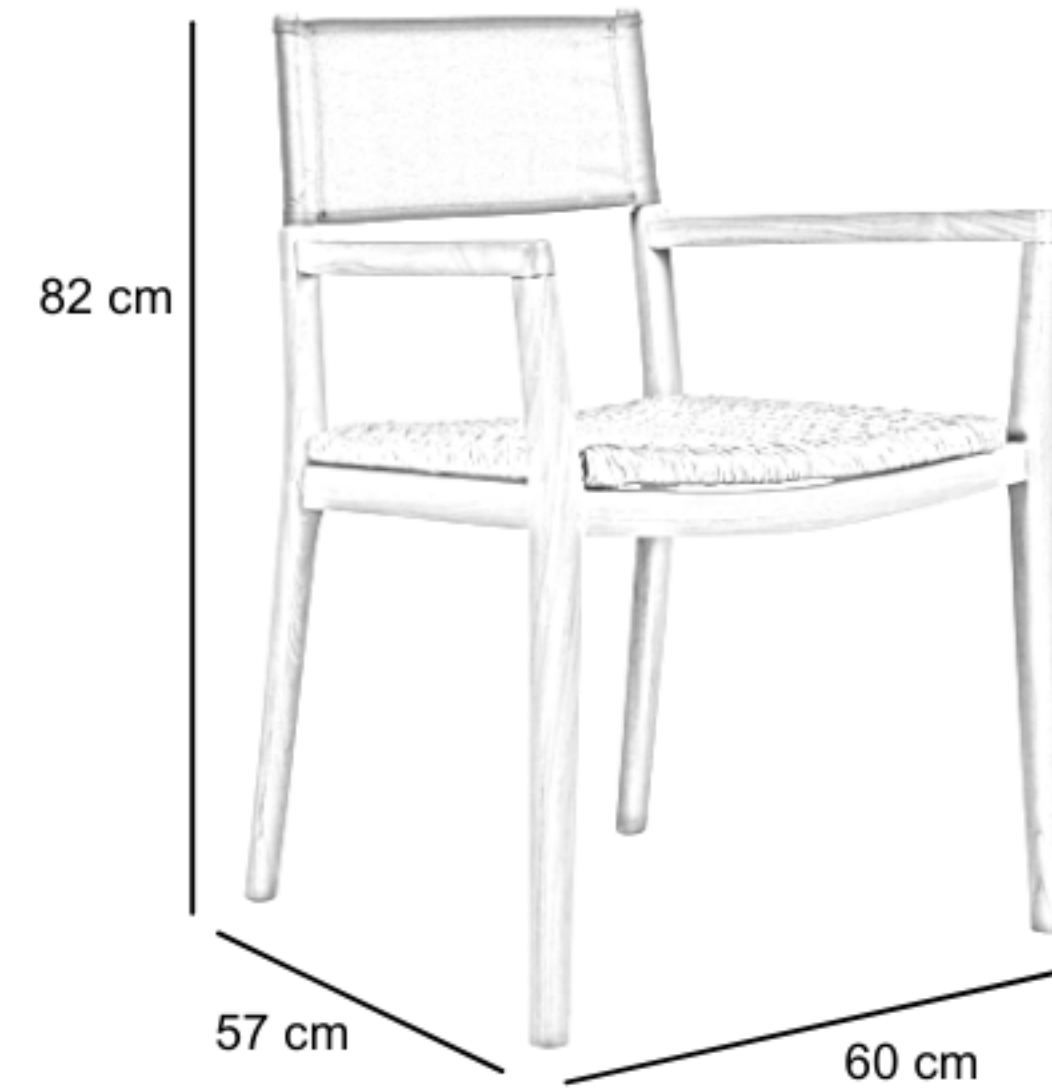

NELY DINING CHAIR

NDC-TW-CTS

DESCRIPTION

Our latest addition to the Nely dining chair range, the Nely Dining Chair is an ultra-chic and comfortable seat for both indoor and outdoor use. The design of this piece looks great in any setting, making it ideal for restaurants, bars, and lounges – or in your garden or patio. The chair features a Teakwood frame with a double-stitched Olefin weatherproof fabric backrest and base. Ideal for relaxing after a hard day's work, or enjoying quality time with family and friends.

DIMENSIONS

Total Width: 60 cm
Total Depth: 57 cm
Height: 82 cm

PACKAGING

Packing : 1 / box

FINISHING

AM I - Stain

Teak Brown

Natural