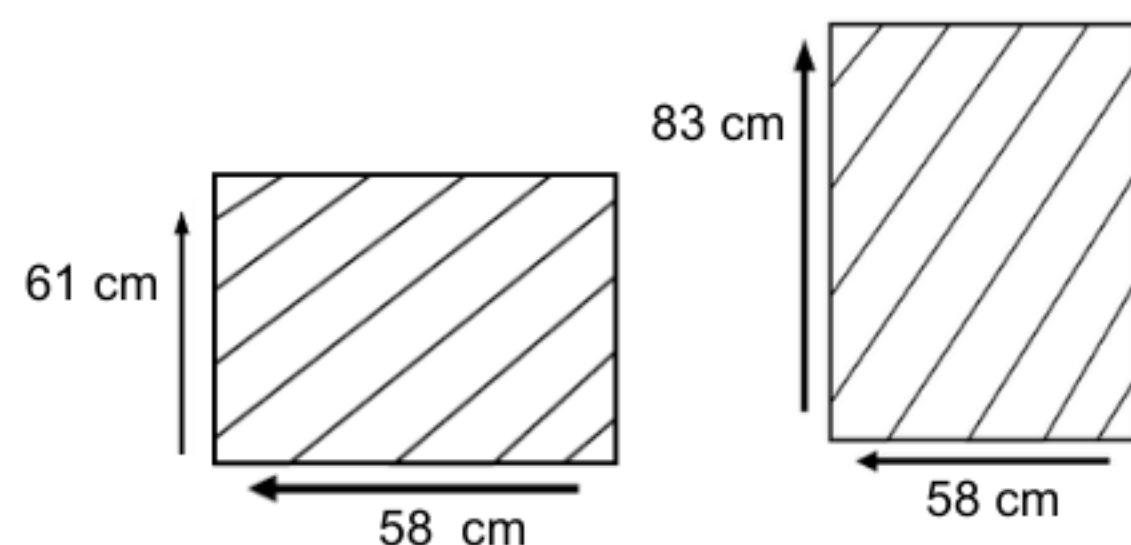

DIMENSIONS

Total Width: 60 cm
Total Depth: 57 cm
Height: 82 cm

PACKAGING

Packing : 1 / box

FINISHING

AM I - Stain

Teak Brown

Natural