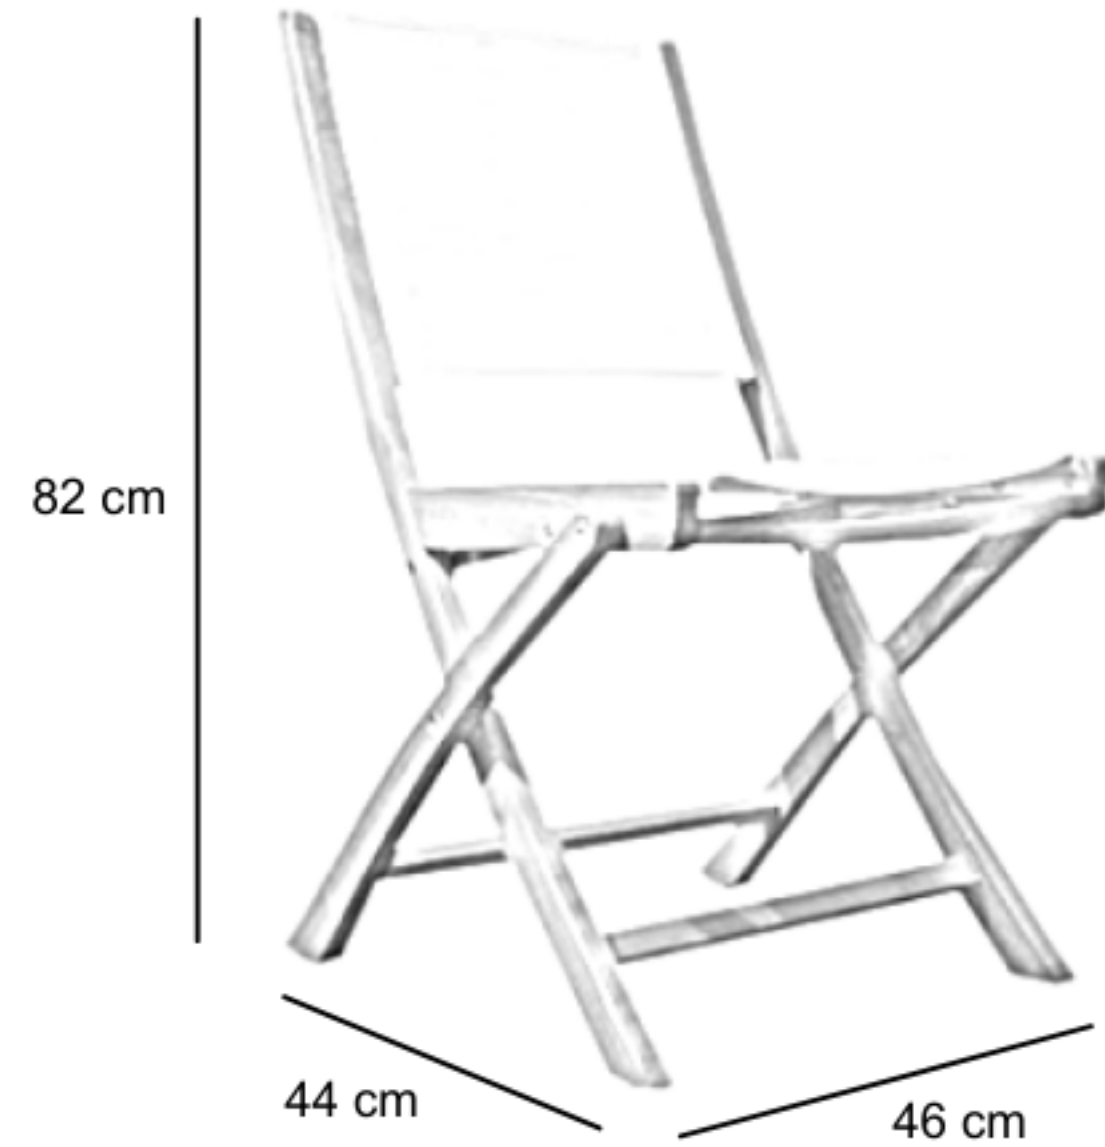

NOVA SCOTIA CHAIR

HTC62-WH-STD

DESCRIPTION

Made using Batyline fabric and carefully selected solid teak wood to meet the highest quality standards. Goes well with most of our teak dining tables. Ideal for storage, small spaces and transporting to picnics.

DIMENSIONS

Total Width: 46 cm
Total Depth: 44 cm
Height: 82 cm

PACKAGING

Weight : 3 kg / unit
Volume : 0.12 m³
Packing : 1 / box

FINISHING

CUSHION FABRICS