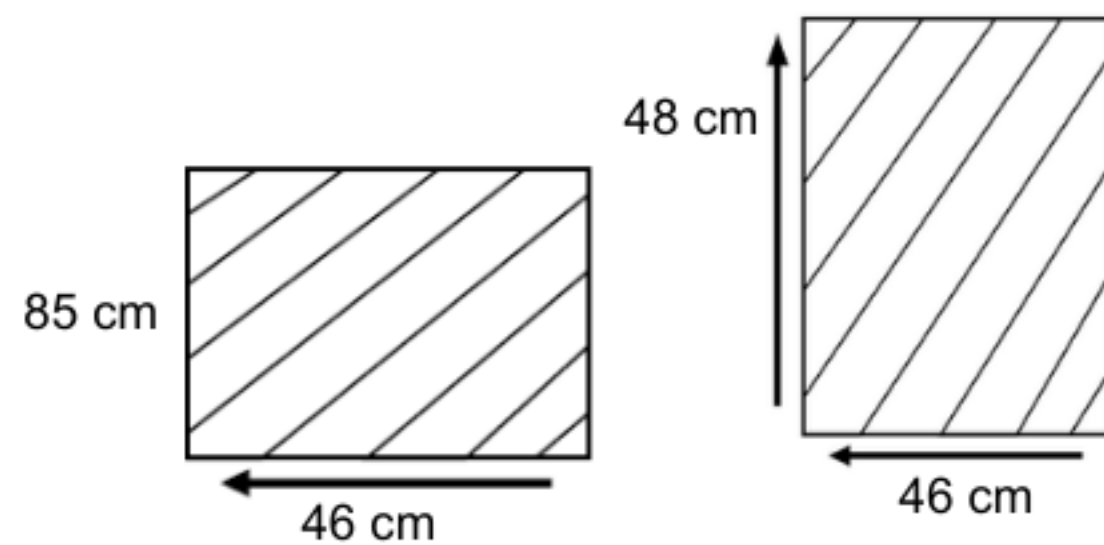

NOVA SCOTIA CHAIR

HTC62-WH-STD

DESCRIPTION

Made using Batyline fabric and carefully selected solid teak wood to meet the highest quality standards. Goes well with most of our teak dining tables. Ideal for storage, small spaces and transporting to picnics.

DIMENSIONS

Total Width: 46 cm
Total Depth: 44 cm
Height: 82 cm

PACKAGING

Weight : 3 kg / unit
Volume : 0.12 m³
Packing : 1 / box

FINISHING

CUSHION FABRICS