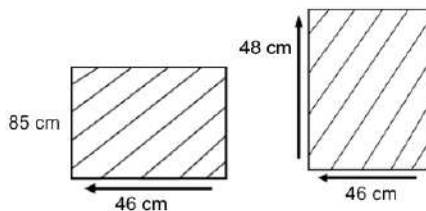

NOVA SCOTIA CHAIR

HTC62-WH-STD

DESCRIPTION

Made using Batyline fabric and carefully selected solid teak wood to meet the highest quality standards. Goes well with most of our teak dining tables. Ideal for storage, small spaces and transporting to picnics.

DIMENSIONS

Total Width: 46 cm
 Total Depth: 44 cm
 Height: 82 cm

PACKAGING

Weight : 3 kg / unit
 Volume : 0.12 m3
 Packing : 1 / box

FINISHING

AM I - Stain Teak Brown Natural Natural

CUSHION FABRICS

Sunproof