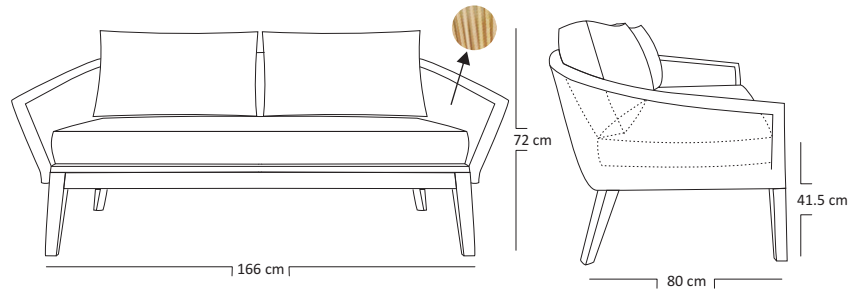

NUSA SOFA 2 SEATER

NLC2

DESCRIPTION

Thoughtfully crafted to balance aesthetics, ergonomics and performance. Made of aluminium frame, performance synthetic fiber and Indonesian plantation grown Grade A solid teak wood.

DIMENSIONS

Length/Width : 166 cm
Depth : 80 cm
Total Height : 72 cm
Seat Height : 41.5 cm

PACKAGING

Weight : 39 Kg/Unit
Volume : 0.96 m³
Packing : Single Box