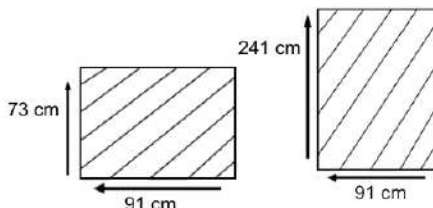

DIMENSIONS

Total Width: 240 cm
 Total Depth: 90 cm
 Height: 72 cm

PACKAGING

Weight : kg
 Volume : 1.600963 m3
 Packing : 1 / box

FINISHING

AM I - Stain

Teak Brown

Natural