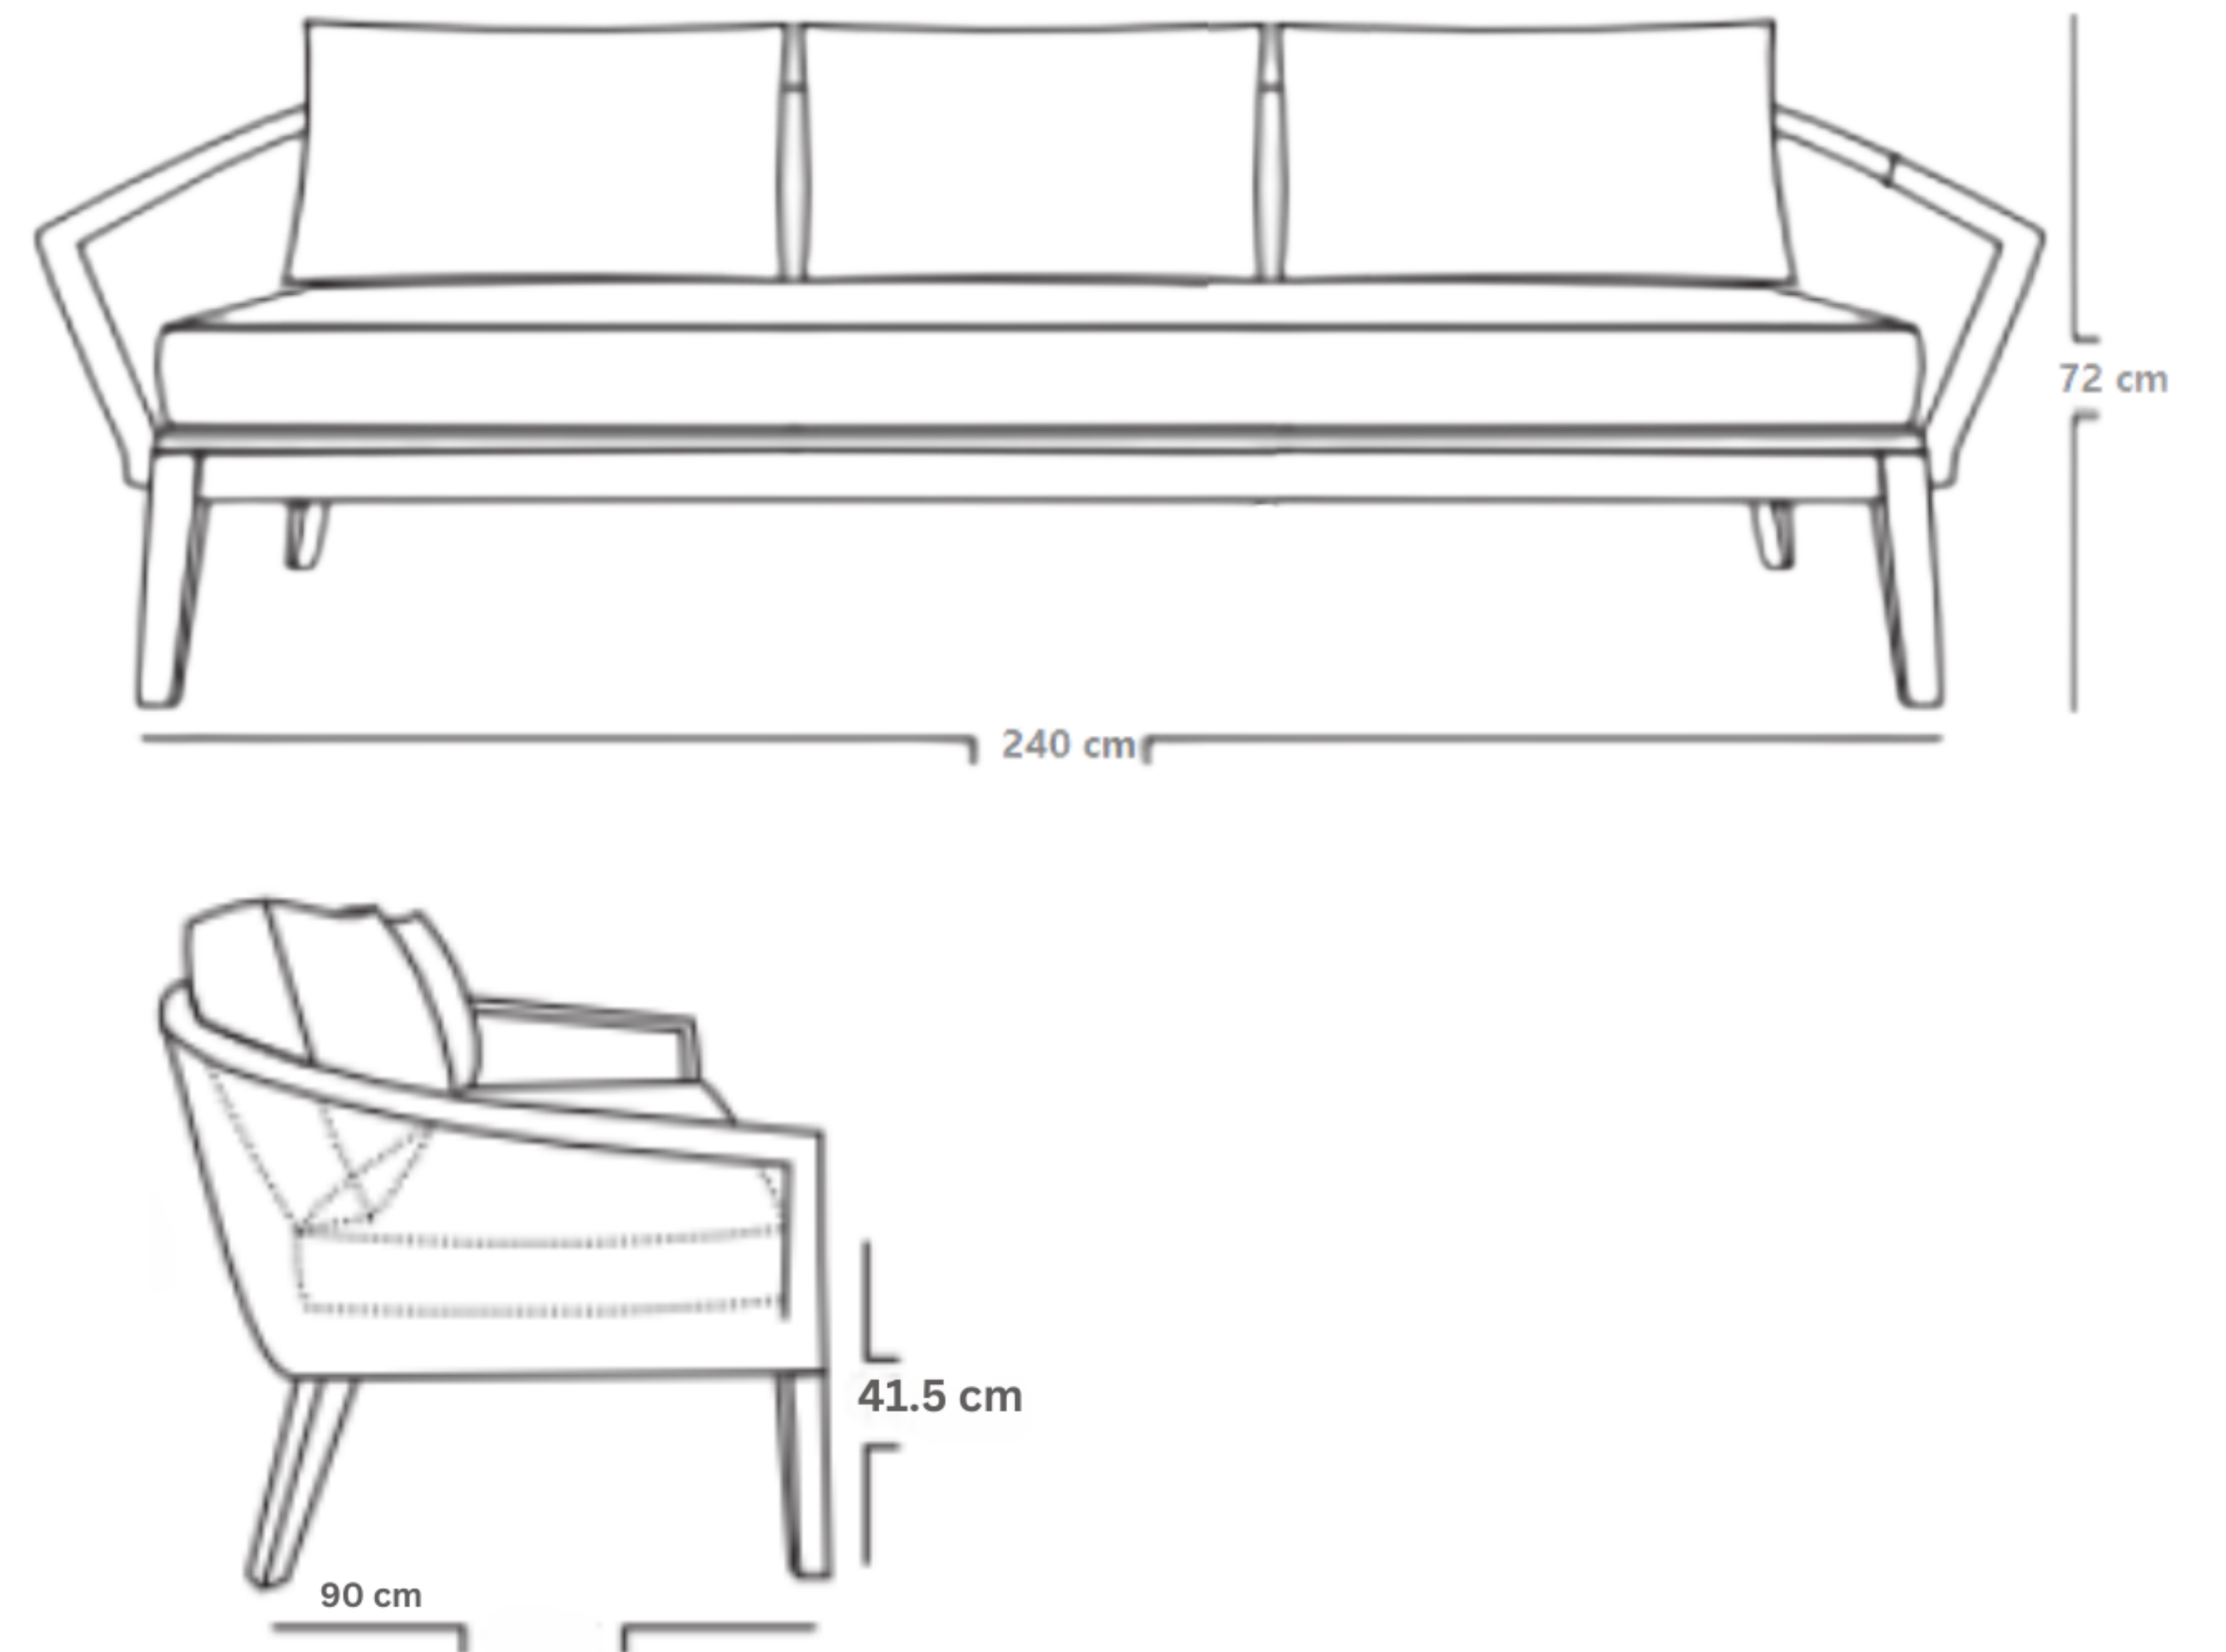

NUSA 3 SEATER SOFA

N3S-STD-ROPE

DESCRIPTION

The NUSA 3-Seater Sofa combines timeless elegance and modern durability, featuring a robust base crafted from premium A Grade teak wood with internationally compliant moisture content (MC). The upper part showcases intricate twisted synthetic hyacinth weaving over a lightweight aluminium frame that is powder-coated for added protection and a sleek finish. This sophisticated sofa offers superior comfort while enhancing any living space with its unique blend of natural aesthetics and contemporary design.

DIMENSIONS

Total Width: 240 cm
 Total Depth: 90 cm
 Total Height: 72 cm

PACKAGING

Weight : kg
 Volume : 1.600963 m3
 Packing : 1 / box

FINISHING

CUSHION FABRICS

WEAVING