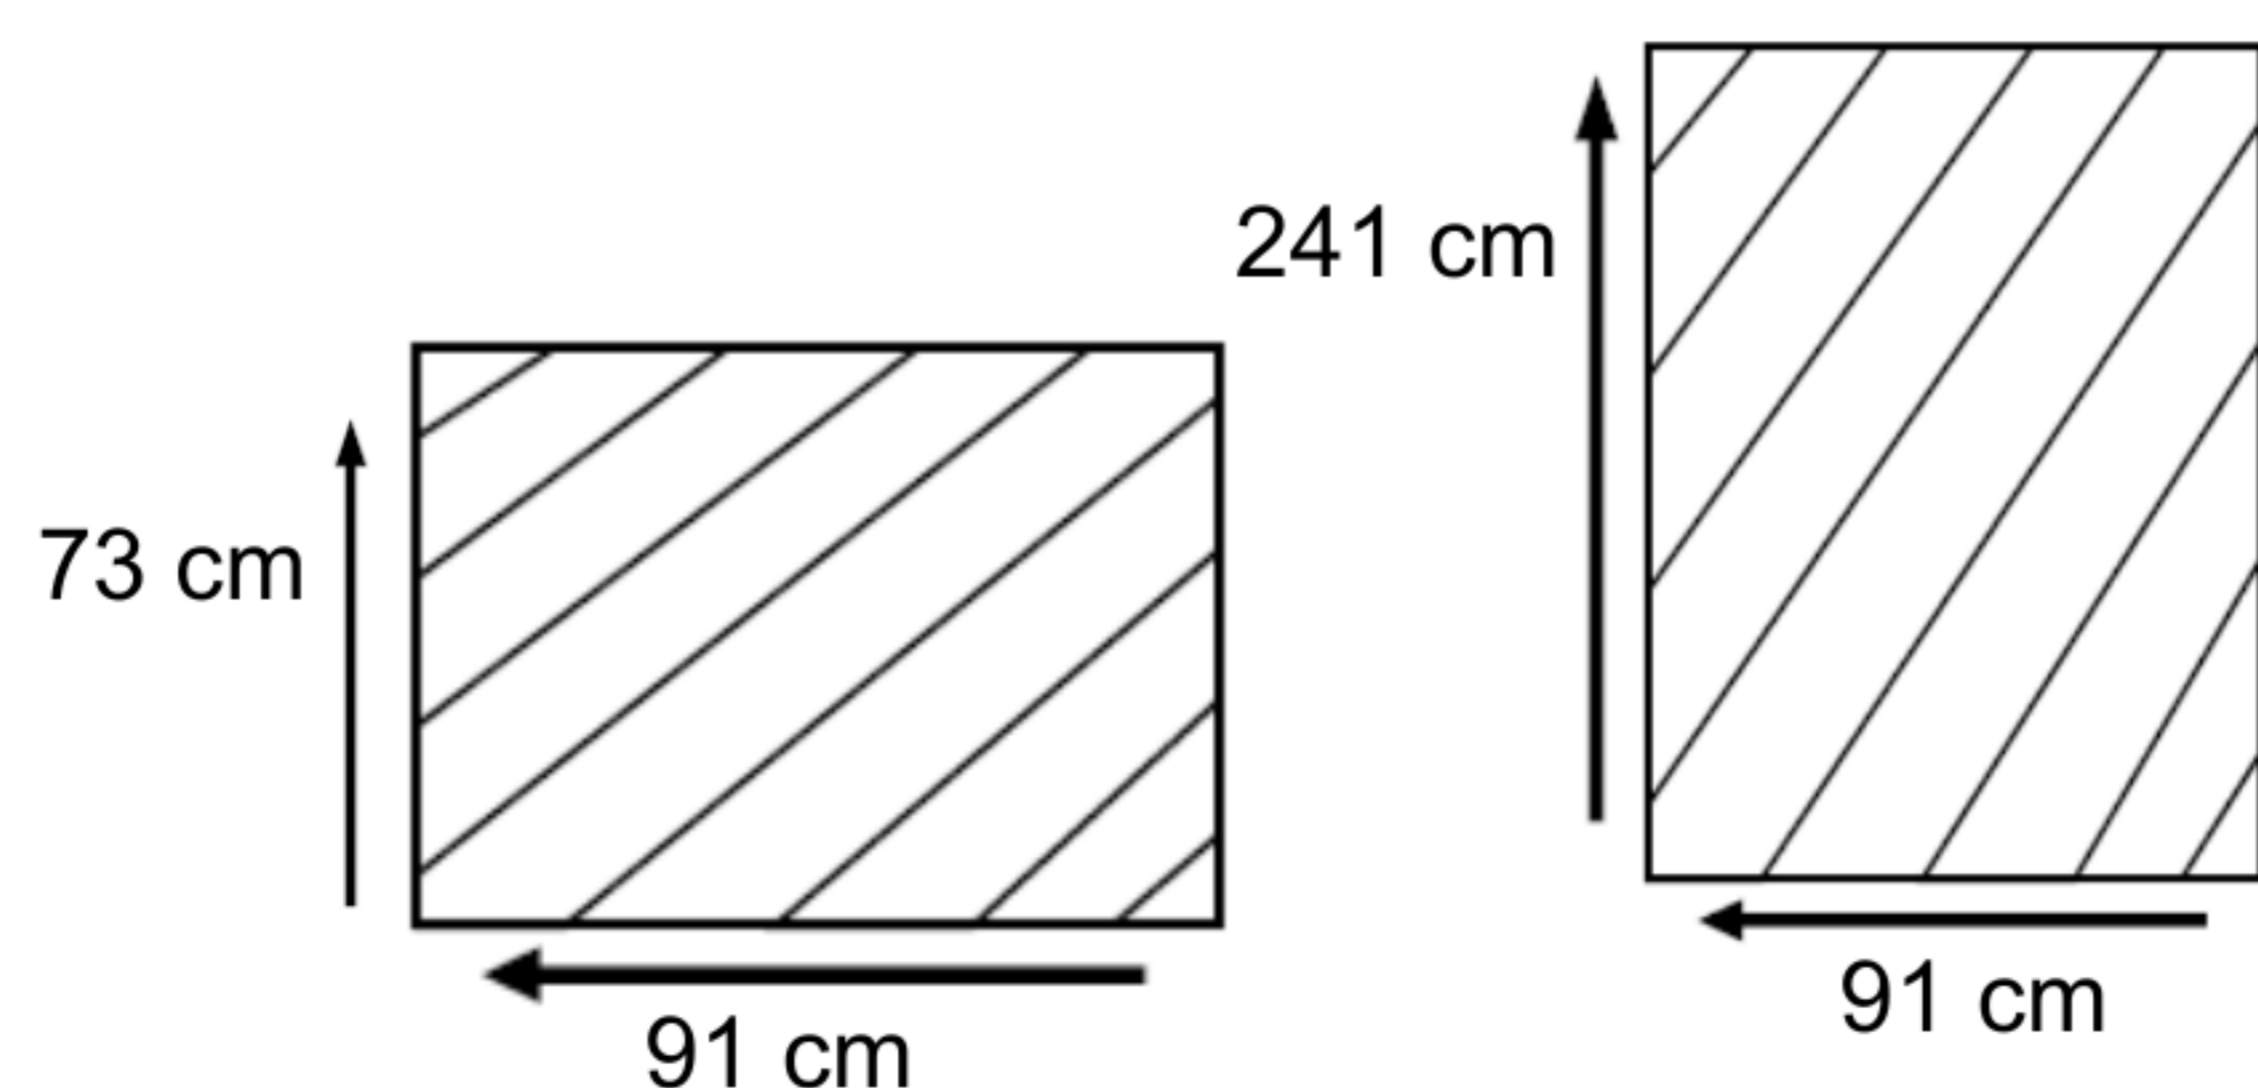

NUSA 3 SEATER SOFA

N3S-STD-ROPE

DESCRIPTION

The NUSA 3-Seater Sofa combines timeless elegance and modern durability, featuring a robust base crafted from premium A Grade teak wood with internationally compliant moisture content (MC). The upper part showcases intricate twisted synthetic hyacinth weaving over a lightweight aluminium frame that is powder-coated for added protection and a sleek finish. This sophisticated sofa offers superior comfort while enhancing any living space with its unique blend of natural aesthetics and contemporary design.

DIMENSIONS

Total Width: 240 cm
 Total Depth: 90 cm
 Total Height: 72 cm

PACKAGING

Weight : kg
 Volume : 1.600963 m3
 Packing : 1 / box

FINISHING

CUSHION FABRICS

WEAVING