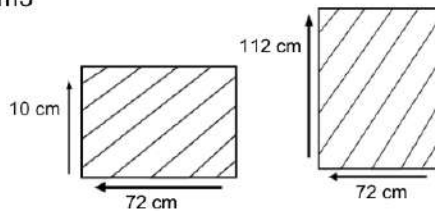

DIMENSIONS

Total Width: 110 cm
Total Depth: 70 cm
Height: 46 cm

PACKAGING

Weight : 48.11 kg
Volume : 0.08064 m³
Packing : 1 / box

FINISHING

AM I - Stain

Teak Brown

Natural