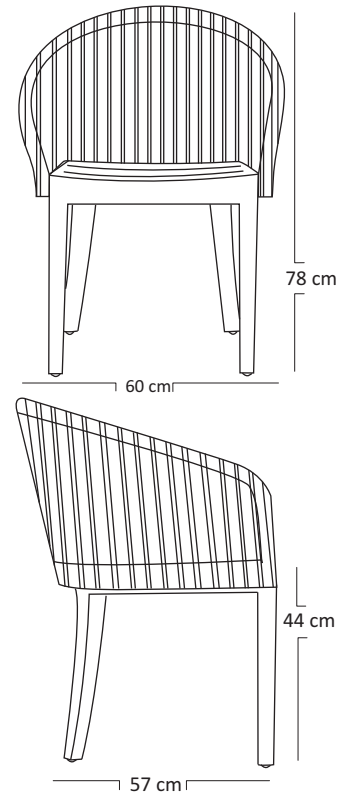

NUSA DINING CHAIR

NDC1

DESCRIPTION

Thoughtfully crafted to balance aesthetics, ergonomics and performance. Made of aluminium frame, synthetic fiber and Indonesian plantation grown Grade A solid teak wood. Functions as a casual dining chair or a lounge chair.

DIMENSIONS

Length/Width : 60 cm
Depth : 57 cm
Total Height : 78 cm
Seat Height : 44 cm

PACKAGING

Packing : 1/Pack
Weight : 7,20 Kg/Box
Volume : 0,26 m³

Finishing :

Natural

SYNTHETIC WICKER

Rehau