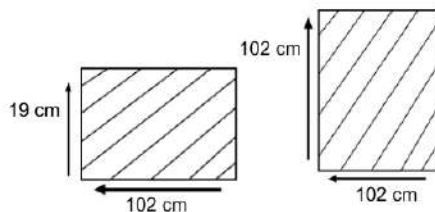

DIMENSIONS

Total Width: 100 cm
Total Depth: 100 cm
Height: 78 cm

PACKAGING

Weight : kg
Volume : m3
Packing : 1 / box

FINISHING

Natural

STAINLESS STEEL

Hairline Finish