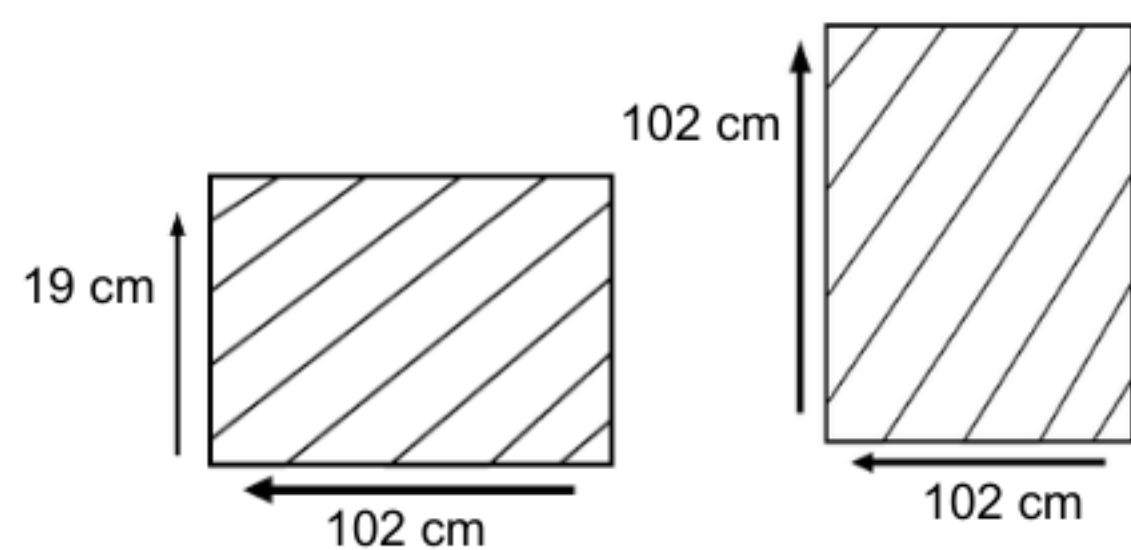

DIMENSIONS

Total Width: 100 cm
Total Depth: 100 cm
Height: 78 cm

PACKAGING

Packing : 1 / box

FINISHING

Natural

STAINLESS STEEL

Hairline Finish