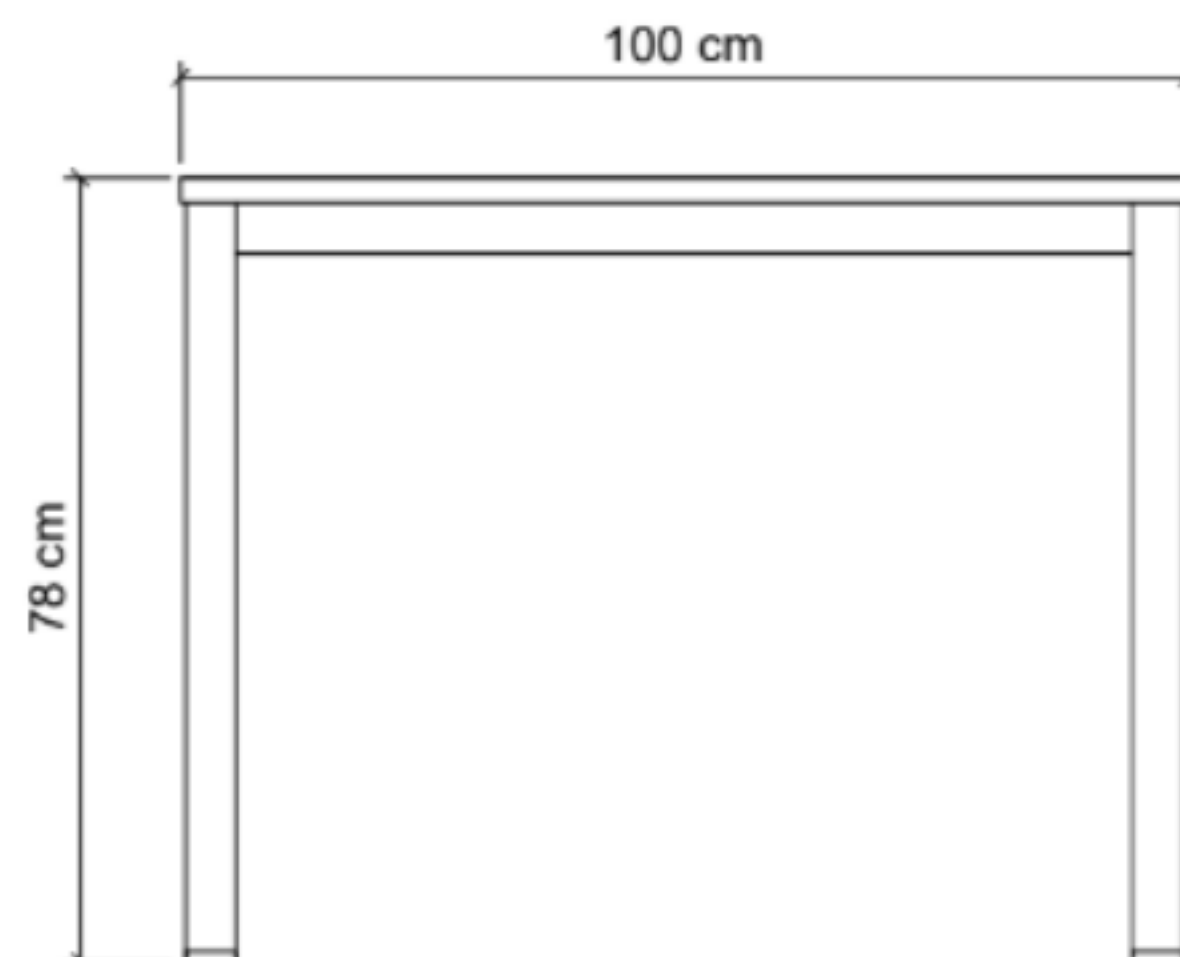

NUSA DINING TABLE L100

NST100-WH

DESCRIPTION

Crafted by master craftsmen with attention to detail. Table top is made of hand selected, kiln dried timber. Perfect for outdoor dining areas. Teak wood being extremely long lasting is the optimal choice for commercial outdoor furniture. Knockdown construction for times when the furniture is to be stored. Powder coated corrosion resistant aluminium frame.

DIMENSIONS

Total Width: 100 cm
Total Depth: 100 cm
Height: 78 cm