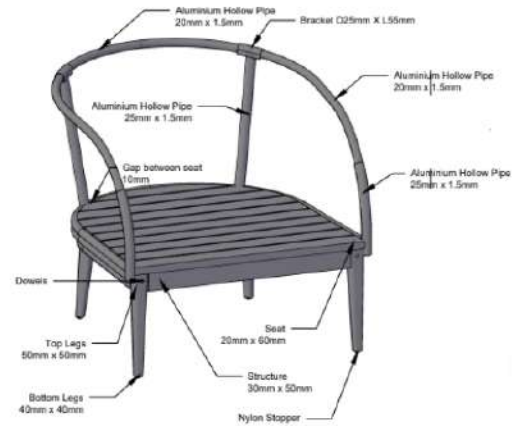

NUSA LOUNGE CHAIR

NDC1-STD-EA

FINISHING

SYNTHETIC WICKER

Rehau

Viro

CUSHION FABRICS

Sunproof

Rehau

DESCRIPTION

The NUSA 1-Seater Sofa combines timeless elegance and modern durability, featuring a robust base crafted from premium A Grade teak wood with internationally compliant moisture content (MC). The upper part showcases intricate twisted synthetic hyacinth weaving over a lightweight aluminium frame that is powder-coated for added protection and a sleek finish. This sophisticated single-seater offers superior comfort while enhancing any living space with its unique blend of natural aesthetics and contemporary design.

DIMENSIONS

Total Width: 80 cm
Total Depth: 80 cm
Height: 72 cm

PACKAGING

Weight : 14.5 kg
Volume : 0.478953 m3
Packing : 1 / box